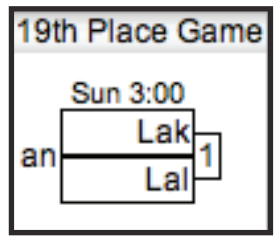

KEYSTONE CLASSIC 2012 SUNDAY BRACKET PLAY (CONTINUED)

Please report your scores via text message to (415) 215-0903.

GAMES TO 15