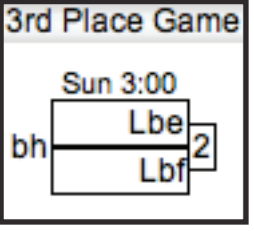

Pool G						
(0-0) G1 <u>Vermont</u>						
(0-0) G2 <u>Cornell</u>						
(0-0) G3 <u>Franklin & Marshall</u>						
(0-0) G4 <u>George Washington</u>						
(0-0) G5 <u>Dickinson</u>						
Sat	Fld	Game	Score	Fld	Game	Score
8:30	13	G1G5	-	14	G2G4	-
10:15	13	G1G3	-	14	G4G5	-
12:00	13	G2G5	-	14	G3G4	-
1:45	13	G1G4	-	14	G2G3	-
3:30	13	G1G2	-	14	G3G5	-

GAMES TO 13
POOL F- GAMES TO 15

QR code for reporting scores via SRT

KEYSTONE CLASSIC 2012

SATURDAY POOL PLAY AND SUNDAY BRACKET PLAY

Please report your scores via text message to (415) 215-0903.

B-TEAM DIVISION

Pool I						
(0-0) I1 <u>Northeastern-B</u>						
(0-0) I2 <u>Delaware-B</u>						
(0-0) I3 <u>Haverford-B</u>						
(0-0) I4 <u>Beacon HS</u>						
Sat	Fld	Game	Score	Fld	Game	Score
10:15	5	I1I3	-	6	I2I4	-
12:00	5	I1I4	-	6	I2I3	-
3:30	3	I1I2	-	4	I3I4	-