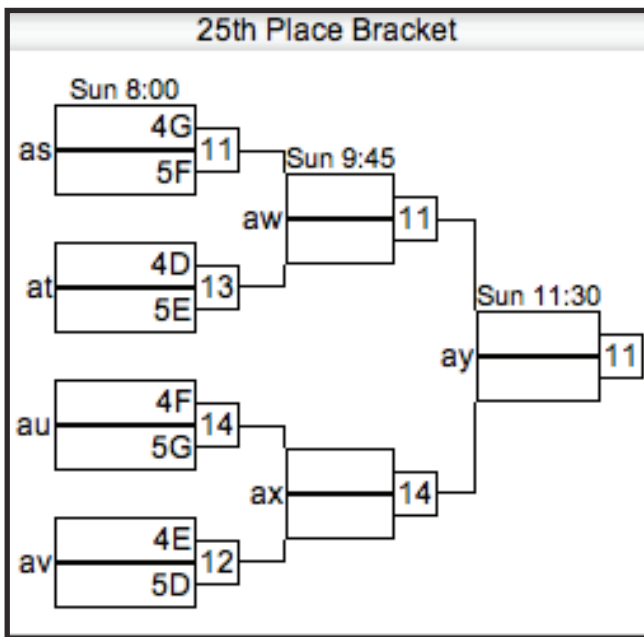

KEYSTONE CLASSIC 2012 SUNDAY BRACKET PLAY (CONTINUED)

Please report your scores via text message to (415) 215-0903.

GAMES TO 15

QR code for reporting scores via SRT