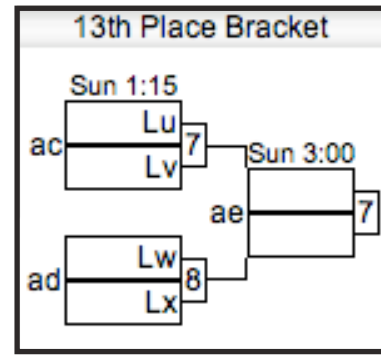

KEYSTONE CLASSIC 2012 SUNDAY BRACKET PLAY

Please report your scores via text message to (415) 215-0903.

QR code for reporting scores via SRT