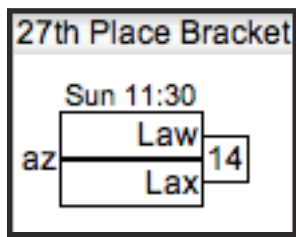

KEYSTONE CLASSIC 2012 SUNDAY BRACKET PLAY (CONTINUED)

Please report your scores via text message to (415) 215-0903.

GAMES TO 15