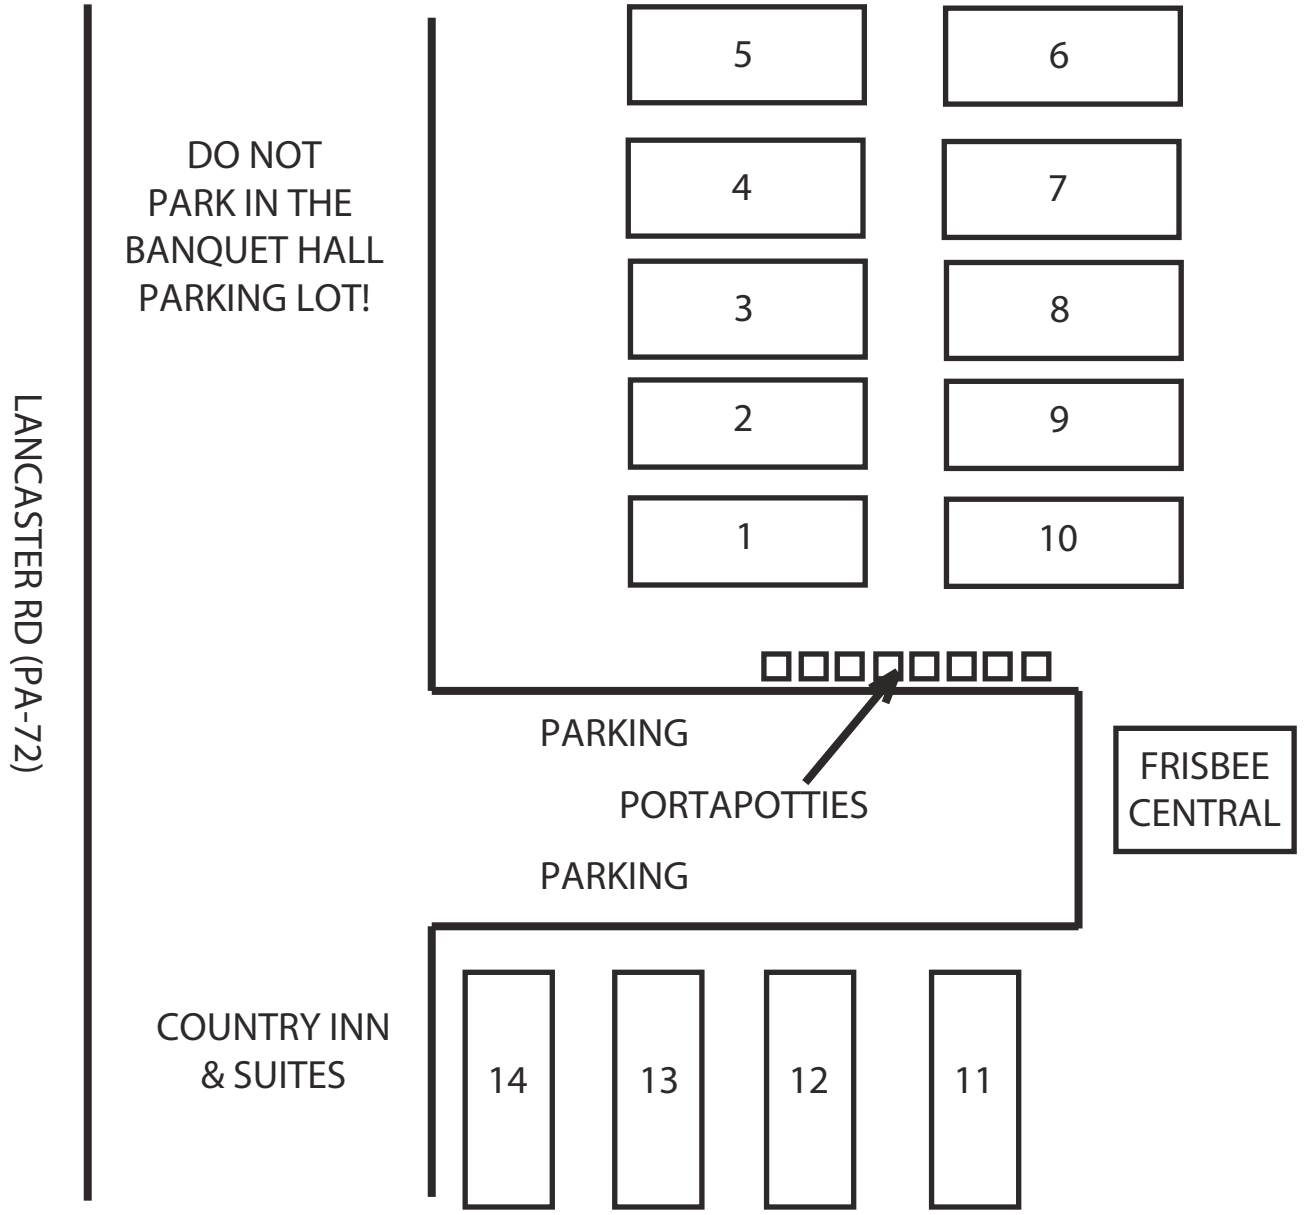

TEXT SCORES TO (415) 215-0903.

QR code for reporting scores via SRT

WithoutLimitsUltimate

@wultimate

KEYSTONE CLASSIC 2012 CLASSICS SOCCER PARK FIELD MAP

Located behind Country Inn & Suites (1475 Lancaster Rd.)