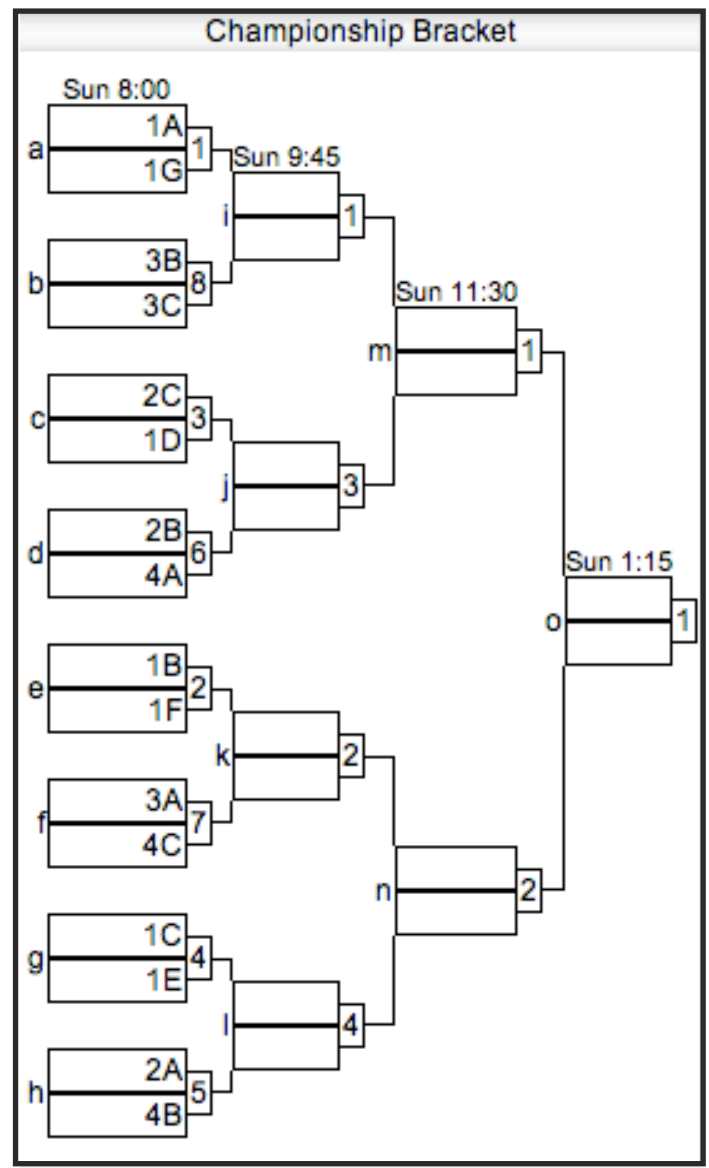

KEYSTONE CLASSIC 2012 SUNDAY BRACKET PLAY

Please report your scores via text message to (415) 215-0903.

QR code for reporting scores via SRT