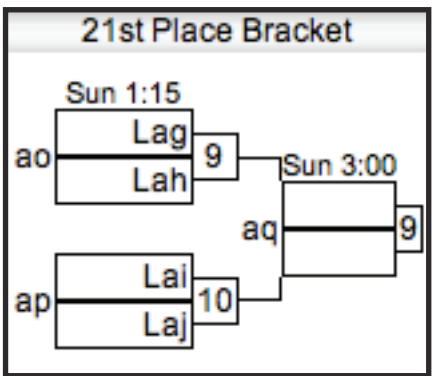

KEYSTONE CLASSIC 2012 SUNDAY BRACKET PLAY (CONTINUED)

Please report your scores via text message to (415) 215-0903.

GAMES TO 15

QR code for reporting scores via SRT