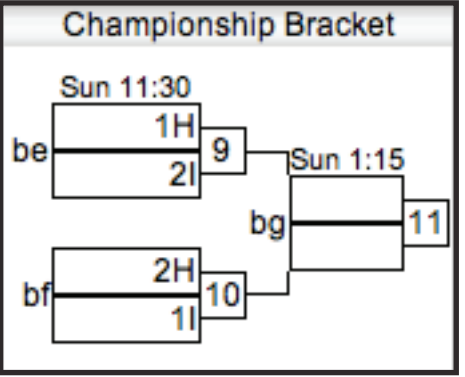

KEYSTONE CLASSIC 2012

SATURDAY POOL PLAY AND SUNDAY BRACKET PLAY

Please report your scores via text message to (415) 215-0903.

B-TEAM DIVISION

Pool H						
(0-0) H1 <u>Pennsylvania-B</u>						
(0-0) H2 <u>Vermont-B</u>						
(0-0) H3 <u>Boston College-B</u>						
(0-0) H4 <u>Pittsburgh Allerdice HS</u>						
Sat	Fld	Game	Score	Fld	Game	Score
10:15	3	H1H3	-	4	H2H4	-
12:00	1	H1H4	-	2	H2H3	-
3:30	1	H1H2	-	2	H3H4	-

Pool I						
(0-0) I1 <u>Northeastern-B</u>						
(0-0) I2 <u>Delaware-B</u>						
(0-0) I3 <u>Haverford-B</u>						
(0-0) I4 <u>Beacon HS</u>						
Sat	Fld	Game	Score	Fld	Game	Score
10:15	5	I1I3	-	6	I2I4	-
12:00	5	I1I4	-	6	I2I3	-
3:30	3	I1I2	-	4	I3I4	-

PAIRINGS FOR SISTER TEAMS

Pittsburgh Allerdice High School - Dartmouth College Princess Layout
Beacon High School - Ohio State University Fever

QR code for reporting scores via SRT