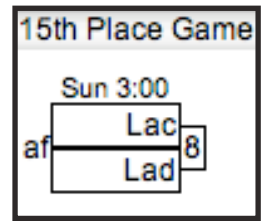

KEYSTONE CLASSIC 2012 SUNDAY BRACKET PLAY

Please report your scores via text message to (415) 215-0903.

QR code for reporting scores via SRT