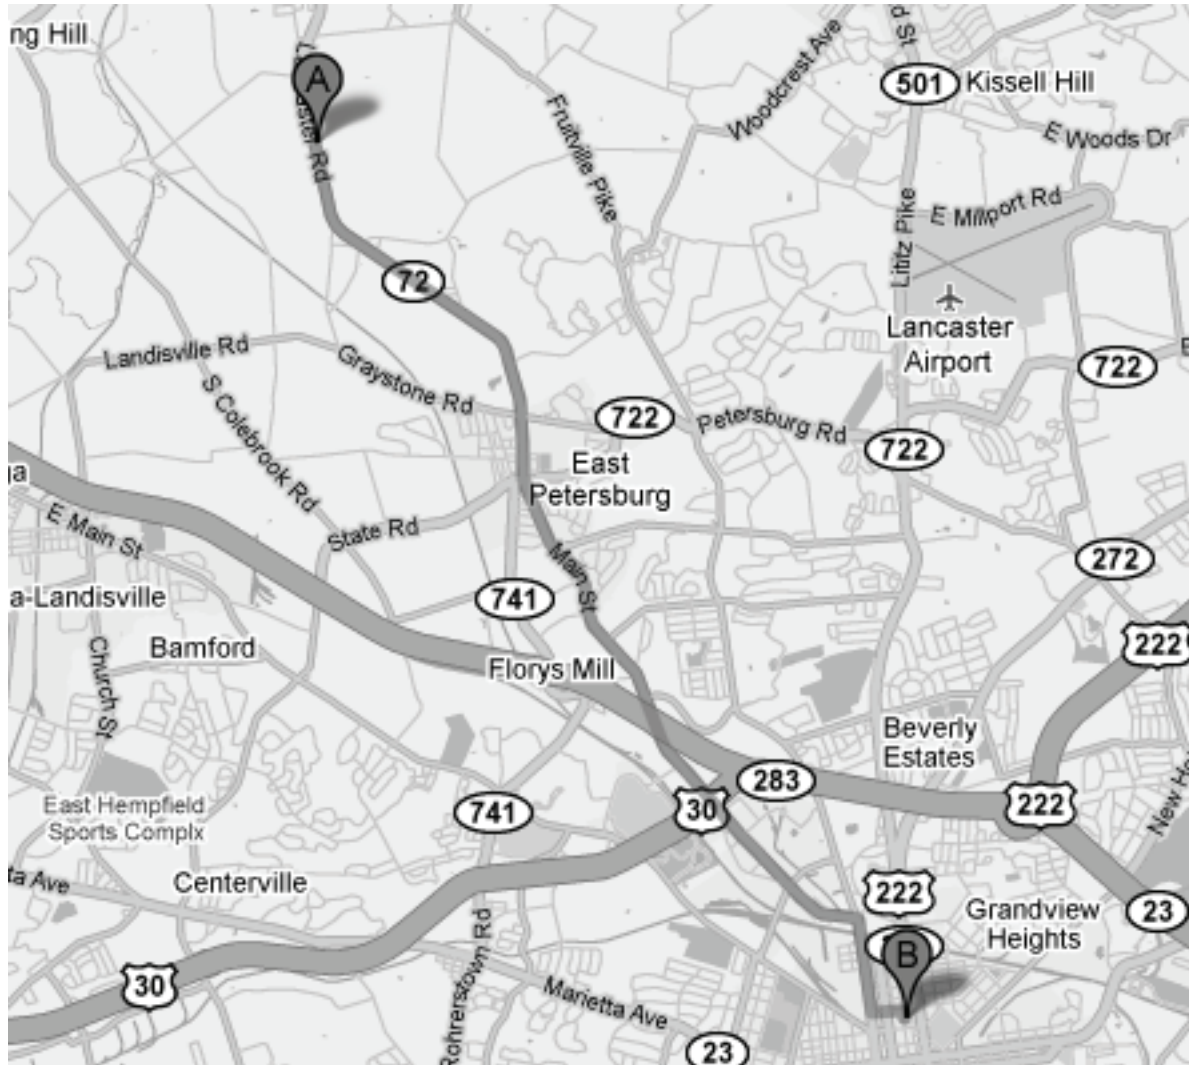

GAMES TO 15

QR code for reporting scores via SRT

KEYSTONE CLASSIC 2012 MAPS

HOSPITAL

Lancaster General Hospital
555 North Duke Street
Lancaster, PA 17604-3555
(717) 544-5511

DIRECTIONS FROM FIELDS:

1. Head south on Lancaster Rd / PA-72 S toward Kreider Ln. Continue to follow PA-72 S. (6.8 miles)
2. Turn right at Fruitville Pike / PA-72 S / N Prince St. Continue to follow PA-72 S / N Prince St. (0.6 miles)
3. Turn left at W Frederick St. (0.2 miles)
4. Turn right at N Duke St. Destination will be on the left. (348 feet)