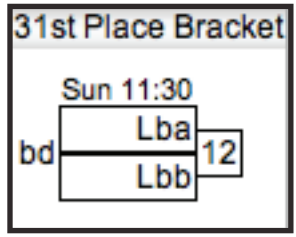

KEYSTONE CLASSIC 2012 SUNDAY BRACKET PLAY (CONTINUED)

Please report your scores via text message to (415) 215-0903.

GAMES TO 15