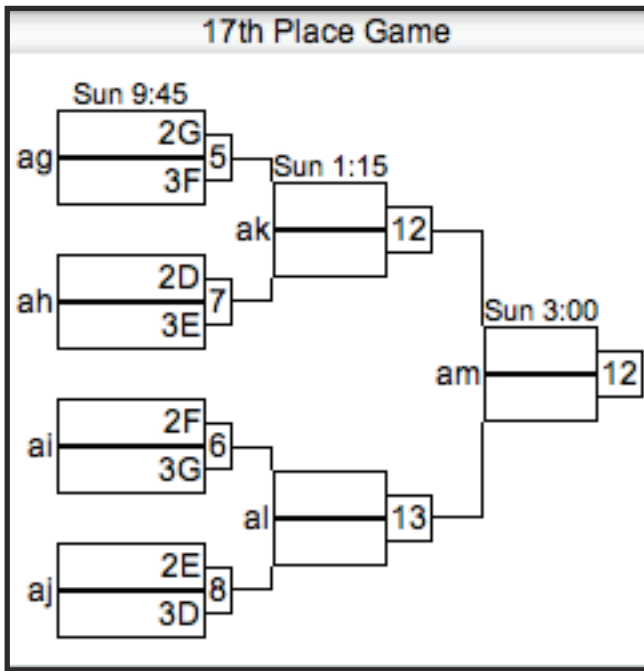

KEYSTONE CLASSIC 2012 SUNDAY BRACKET PLAY (CONTINUED)

Please report your scores via text message to (415) 215-0903.

GAMES TO 15

QR code for reporting scores via SRT