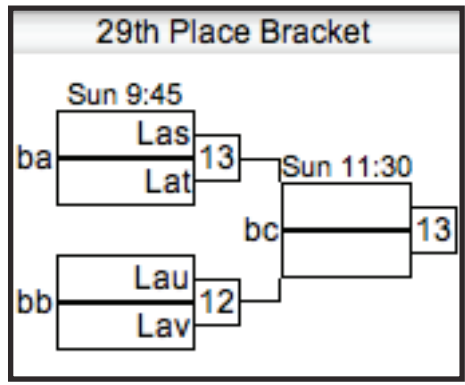

KEYSTONE CLASSIC 2012 SUNDAY BRACKET PLAY (CONTINUED)

Please report your scores via text message to (415) 215-0903.

GAMES TO 15

QR code for reporting scores via SRT