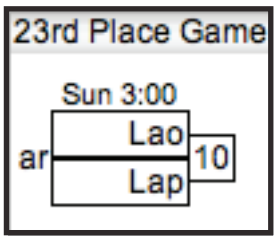

KEYSTONE CLASSIC 2012 SUNDAY BRACKET PLAY (CONTINUED)

Please report your scores via text message to (415) 215-0903.

GAMES TO 15