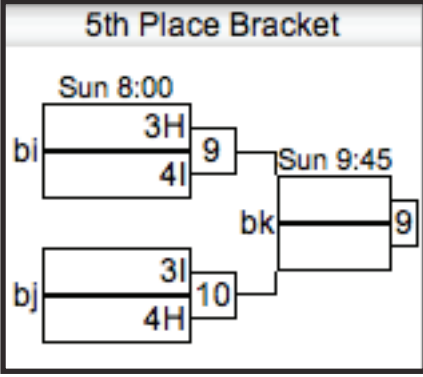

KEYSTONE CLASSIC 2012

SATURDAY POOL PLAY AND SUNDAY BRACKET PLAY

Please report your scores via text message to (415) 215-0903.

B-TEAM DIVISION

Pool H						
(0-0) H1 <u>Pennsylvania-B</u>						
(0-0) H2 <u>Vermont-B</u>						
(0-0) H3 <u>Boston College-B</u>						
(0-0) H4 <u>Pittsburgh Allerdice HS</u>						
Sat	Fld	Game	Score	Fld	Game	Score
10:15	3	H1H3	-	4	H2H4	-
12:00	1	H1H4	-	2	H2H3	-
3:30	1	H1H2	-	2	H3H4	-

Pool I						
(0-0) I1 <u>Northeastern-B</u>						
(0-0) I2 <u>Delaware-B</u>						
(0-0) I3 <u>Haverford-B</u>						
(0-0) I4 <u>Beacon HS</u>						
Sat	Fld	Game	Score	Fld	Game	Score
10:15	5	I1I3	-	6	I2I4	-
12:00	5	I1I4	-	6	I2I3	-
3:30	3	I1I2	-	4	I3I4	-

PAIRINGS FOR SISTER TEAMS

Pittsburgh Allerdice High School - Dartmouth College Princess Layout
Beacon High School - Ohio State University Fever

QR code for reporting scores via SRT