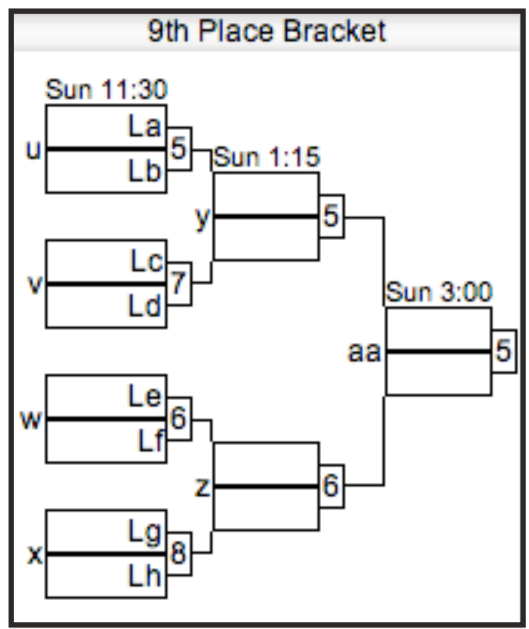

KEYSTONE CLASSIC 2012 SUNDAY BRACKET PLAY

Please report your scores via text message to (415) 215-0903.

QR code for reporting scores via SRT