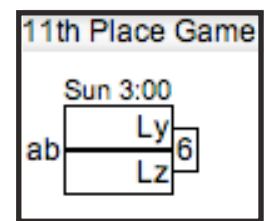

KEYSTONE CLASSIC 2012 SUNDAY BRACKET PLAY

Please report your scores via text message to (415) 215-0903.

QR code for reporting scores via SRT