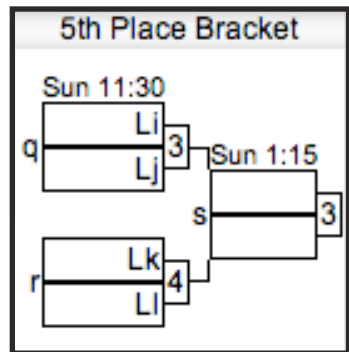

KEYSTONE CLASSIC 2012 SUNDAY BRACKET PLAY

Please report your scores via text message to (415) 215-0903.

QR code for reporting scores via SRT