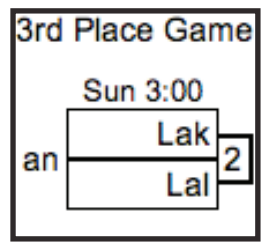

MUSIC CITY MASH-UP 2013

Please report your scores via text message to (415) 215-0903.

WOMEN'S SUNDAY BRACKET PLAY (CONTINUED)