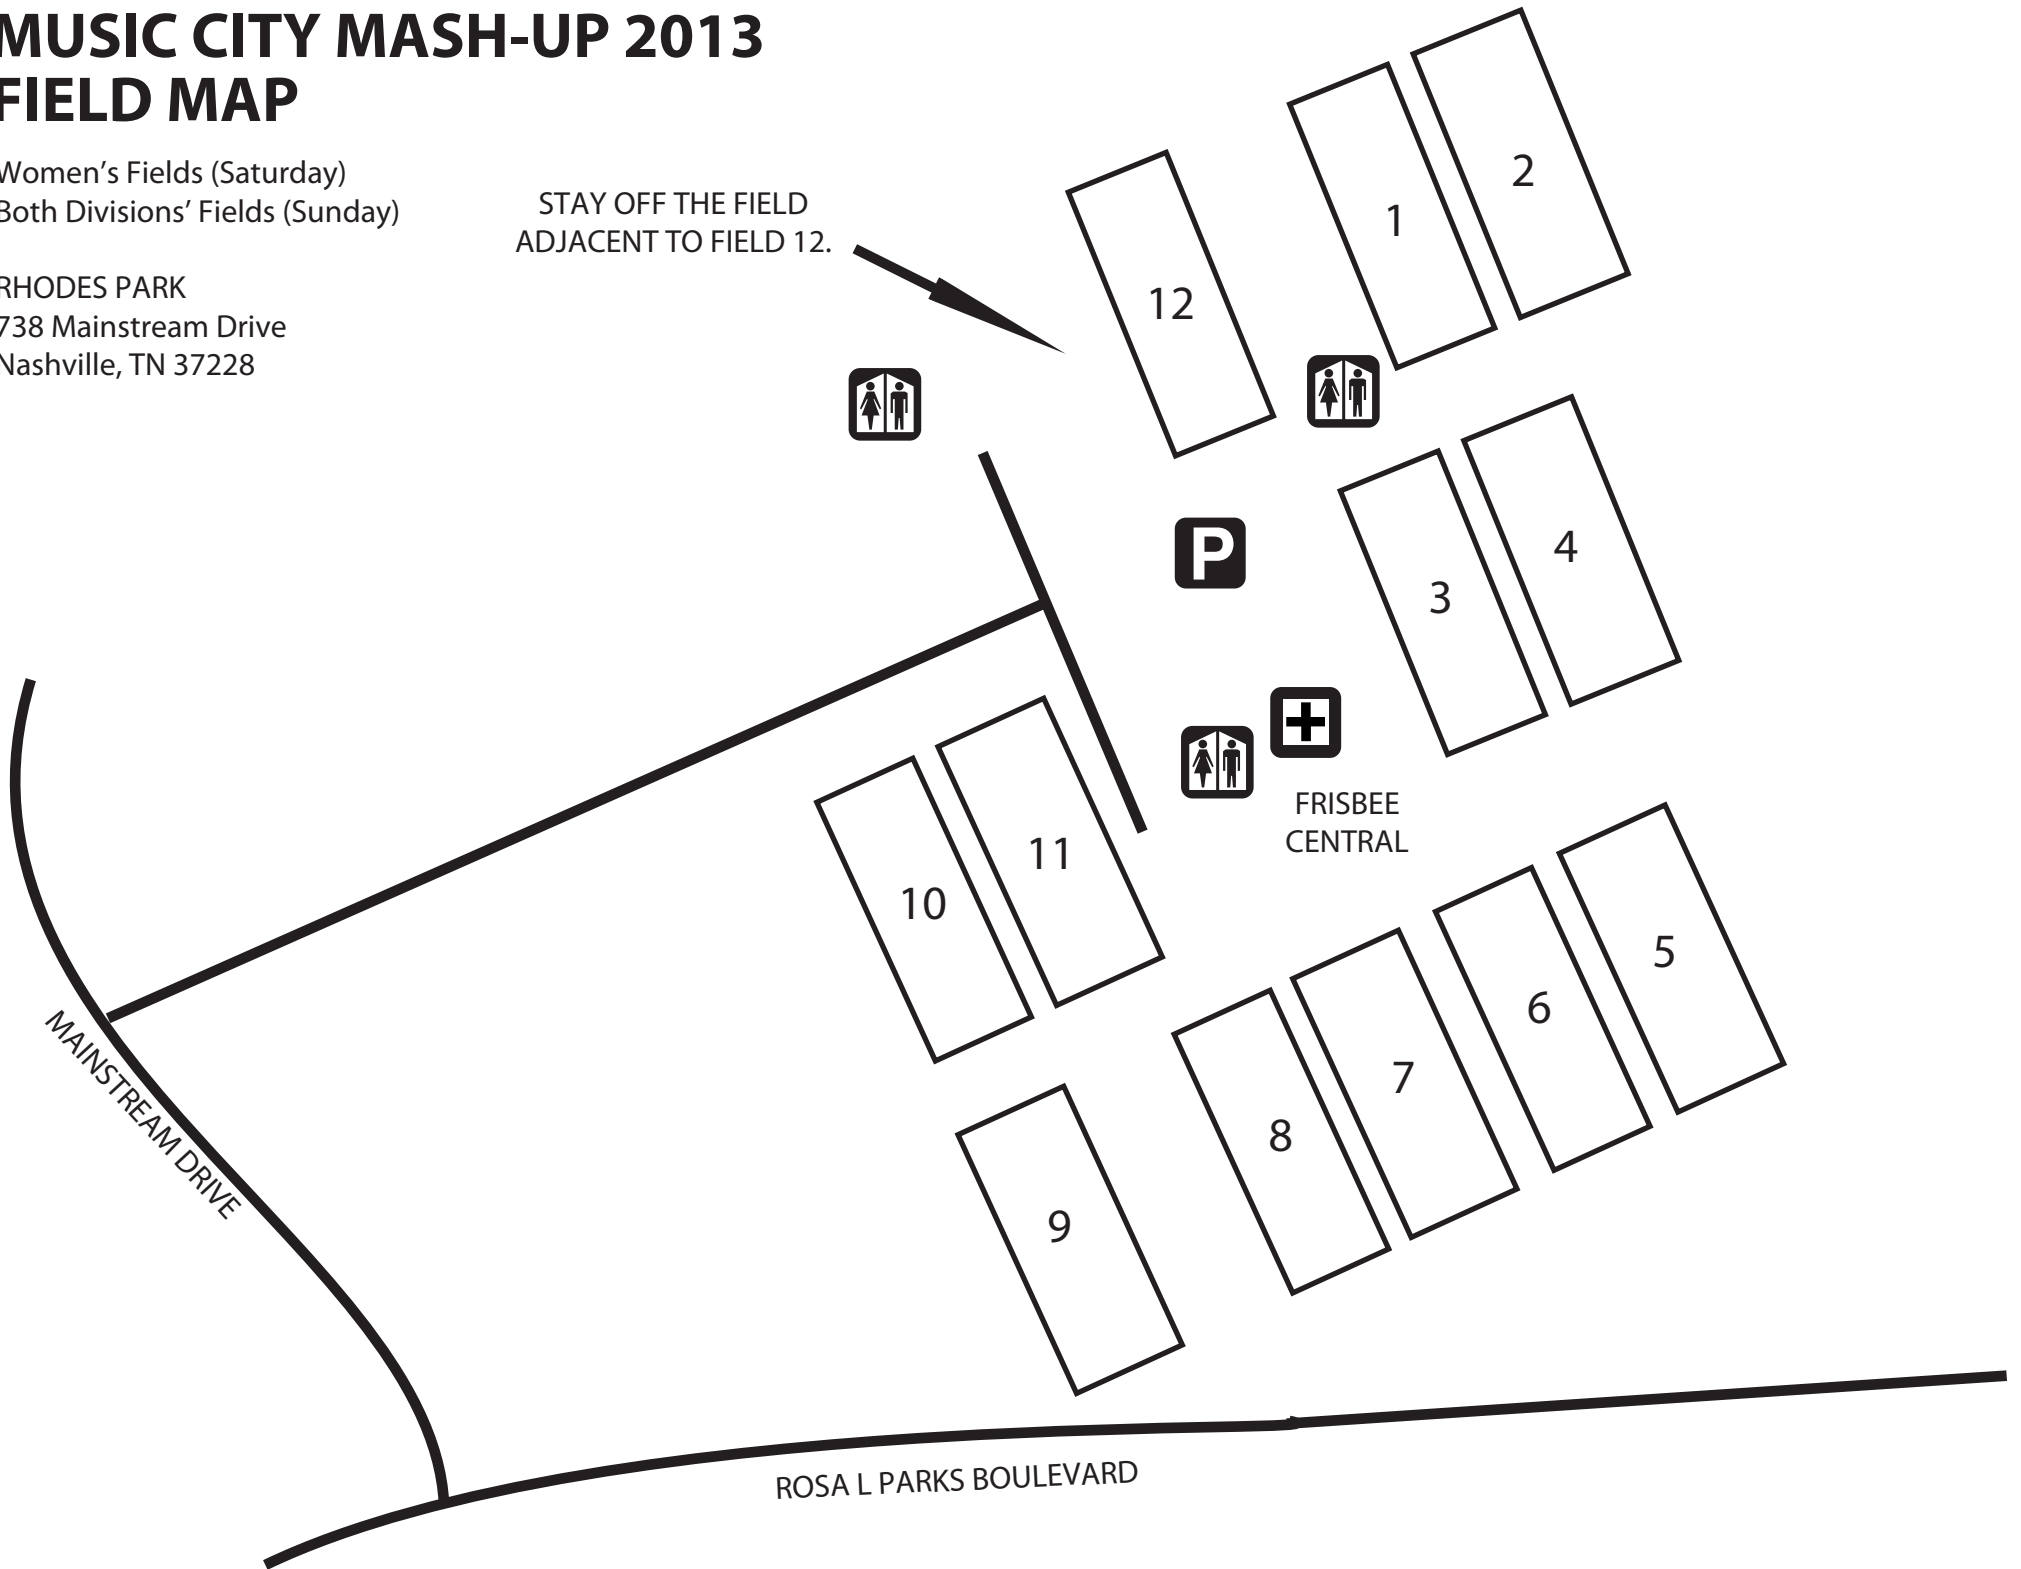

MUSIC CITY MASH-UP 2013

FIELD MAP

Women's Fields (Saturday)
Both Divisions' Fields (Sunday)

RHODES PARK
738 Mainstream Drive
Nashville, TN 37228

STAY OFF THE FIELD
ADJACENT TO FIELD 12.

MAINSTREAM DRIVE

ROSA L PARKS BOULEVARD