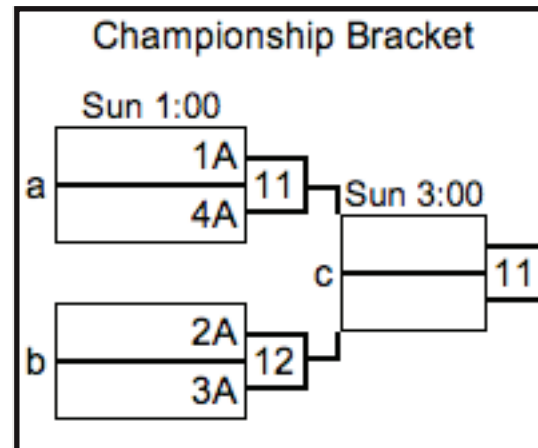

MUSIC CITY MASH-UP 2013

HS BOYS' SCHEDULE

Please report your scores via text message to (415) 215-0903.

Pool A									
(0-0) A1 <u>Paideia HS</u>									
(0-0) A2 <u>University School of Nashville</u>									
(0-0) A3 <u>Independence High School</u>									
(0-0) A4 <u>Blackman HS</u>									
(0-0) A5 <u>McCallie School</u>									
(0-0) A6 <u>Hume-Fogg</u>									
Sat	Fld	Game	Score	Fld	Game	Score	Fld	Game	Score
9:45	13	A1A5	-	14	A2A3	-	15	A4A6	-
11:30	13	A1A3	-	14	A2A4	-	15	A5A6	-
1:15	13	A1A4	-	14	A2A6	-	15	A3A5	-
3:00	13	A1A6	-	14	A2A5	-	15	A3A4	-
Sun	Fld	Game	Score	Fld	Game	Score	Fld	Game	Score
9:15	11	A1A2	-						
11:00	11	A4A5	-	12	A3A6	-			

Re-seed after Pool Play.

POOL PLAY GAMES TO 13 (POINT CAP AT 15)
BRACKET PLAY GAMES TO 15 (POINT CAP AT 17)

QR codes for reporting scores via SRT