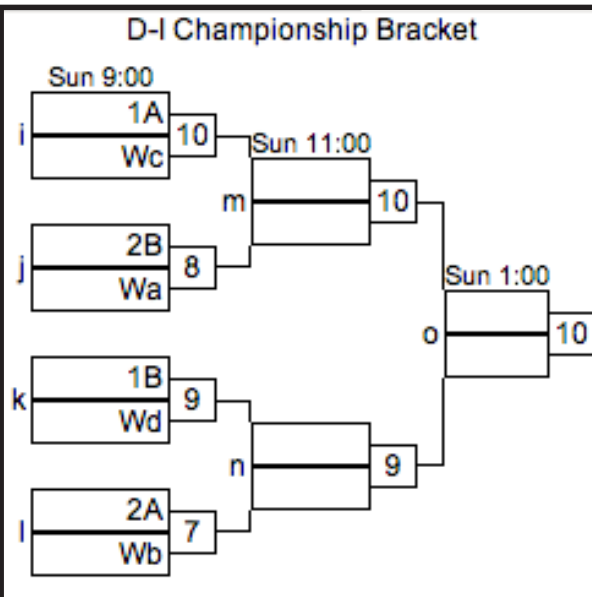

MUSIC CITY MASH-UP 2013

WOMEN'S SUNDAY BRACKET PLAY

Please report your scores via text message to (415) 215-0903.

GAMES TO 15 (POINT CAP AT 17)

QR codes for reporting scores via SRT