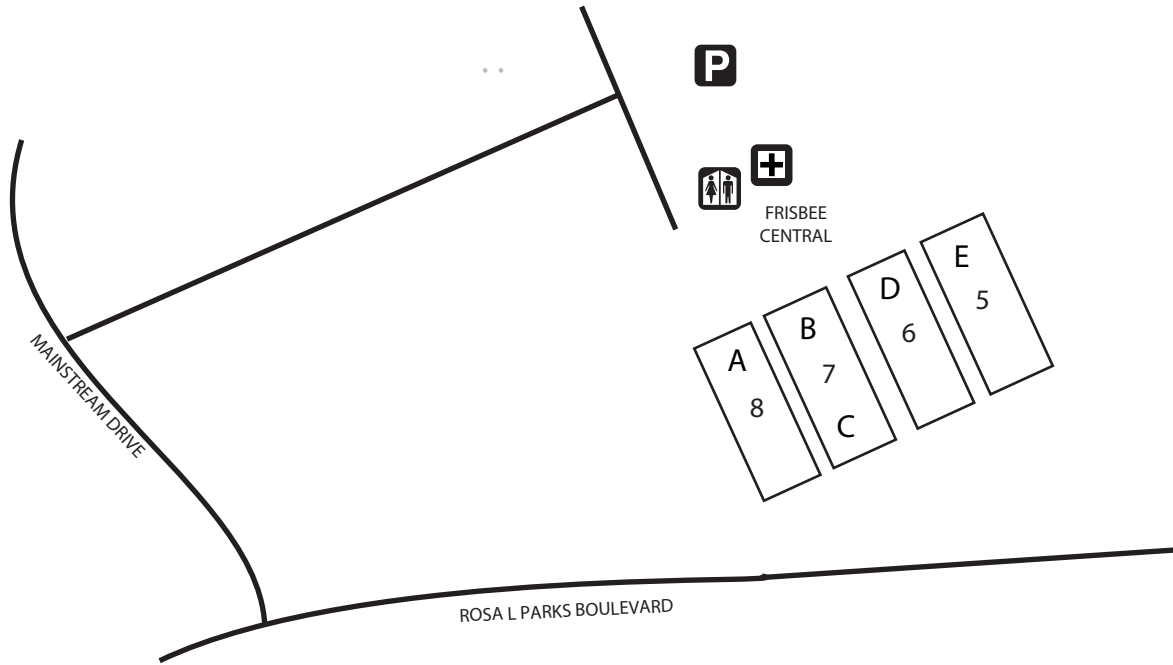

MUSIC CITY MASH-UP 2013

SKILLS CLINICS

SAT 5:00-6:05 (MEET AT FRISBEE CENTRAL AT 4:50)
PRE-REGISTRATION REQUIRED!

A. Skills and Drills

Paula Seville and Lane Siedor

B. Man Defense

Cassie Swafford and Lizzie Grobel

C. Breaking the Mark

Shereen Rabie and Meeri Chang

D. Cutting

Kelsey Delave, Emily Lloyd, and Courtney Farrell

E. Hucking

Marisa Mead and Sharon Tsao

F. Man Defense

Jake Wright and Derek Youel

G. Breaking the Mark

Alex Dagley

H. Cutting

Zack Hipkens and Craig Stewart

I. Hucking

Ray Davenport and Gamble Ruff