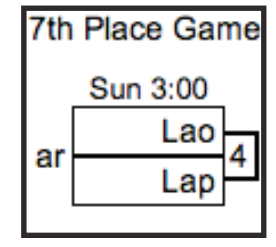

MUSIC CITY MASH-UP 2013

Please report your scores via text message to (415) 215-0903.

WOMEN'S SUNDAY BRACKET PLAY (CONTINUED)