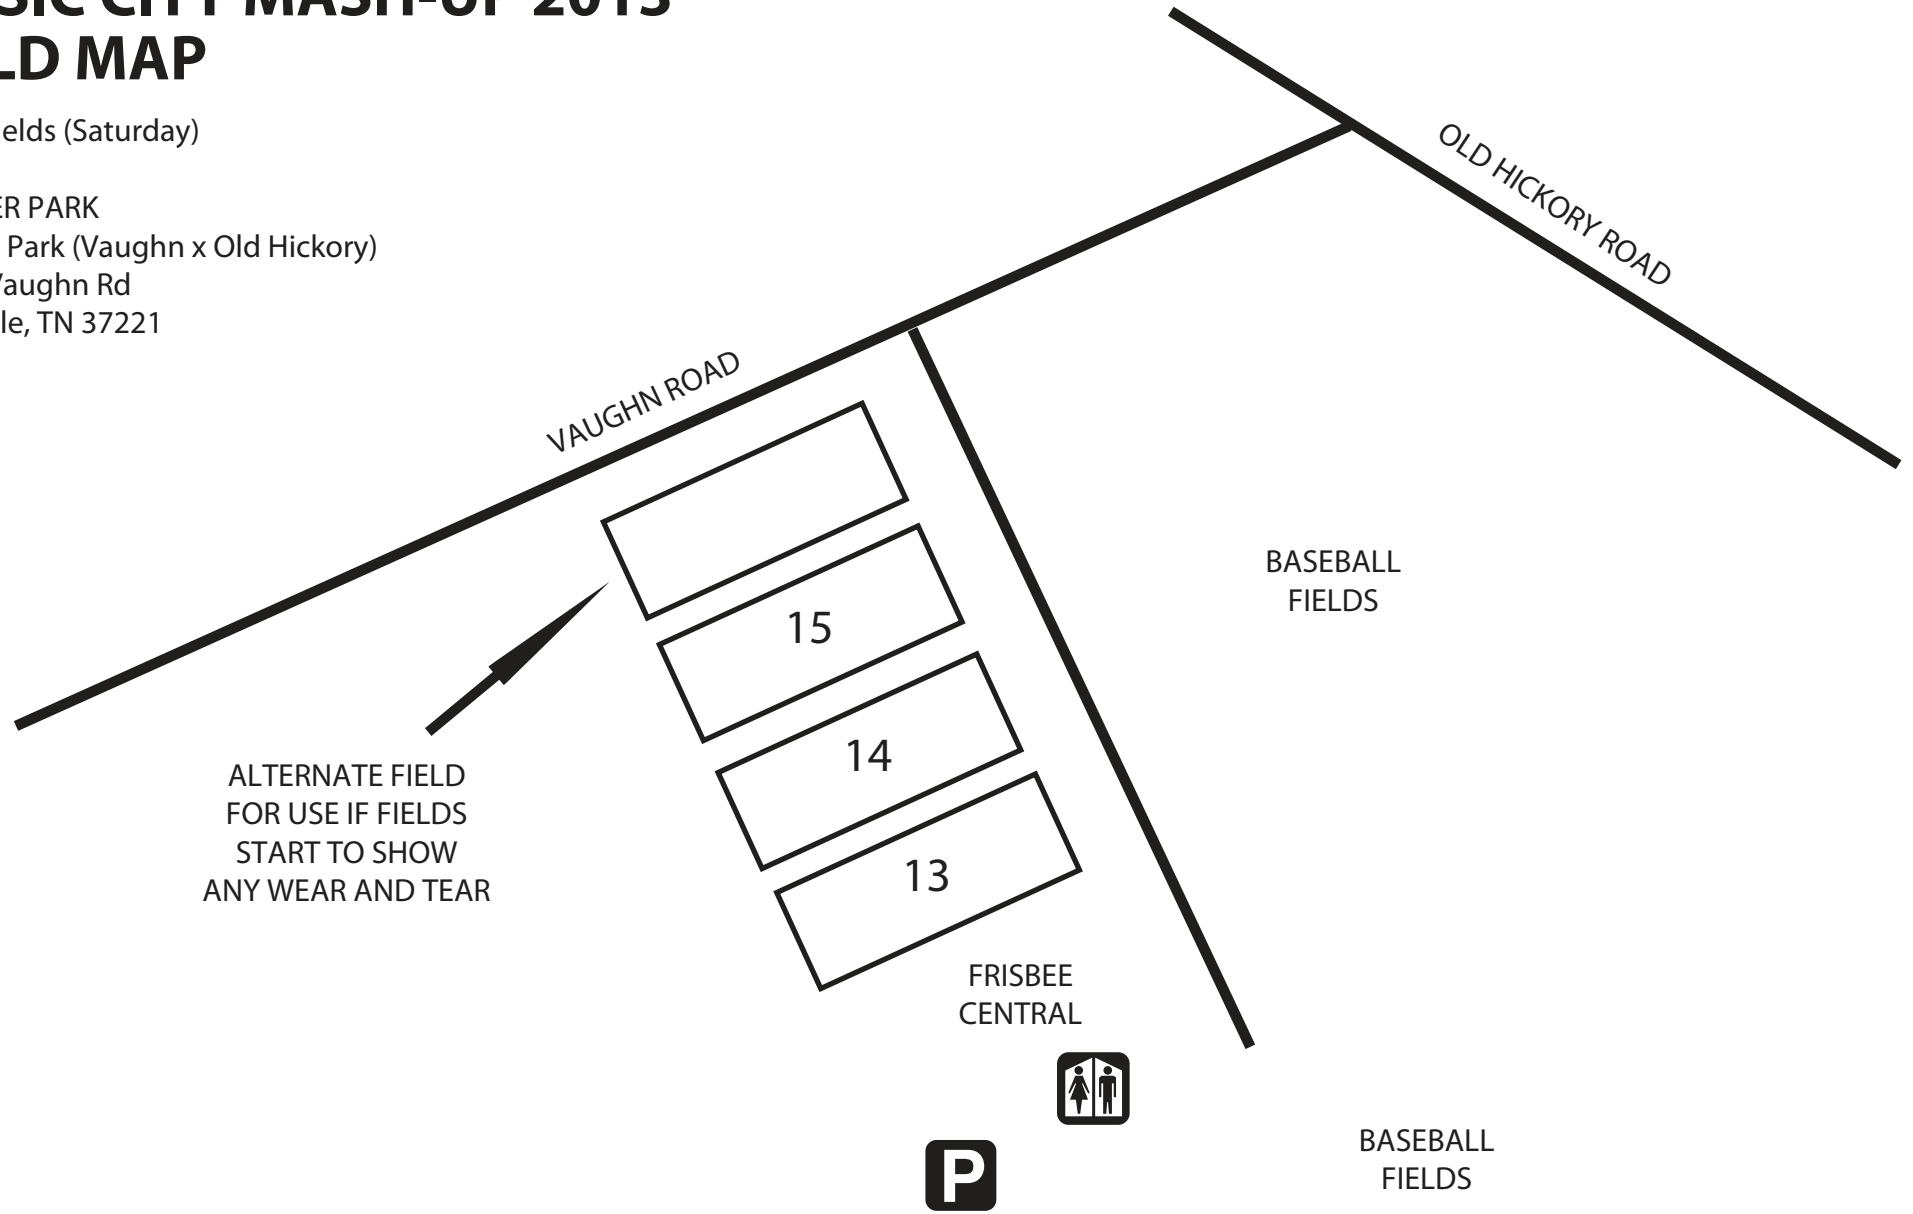

## FIELD MAP

Boys' Fields (Saturday)

WARNER PARK

Warner Park (Vaughn x Old Hickory)

33-89 Vaughn Rd

Nashville, TN 37221