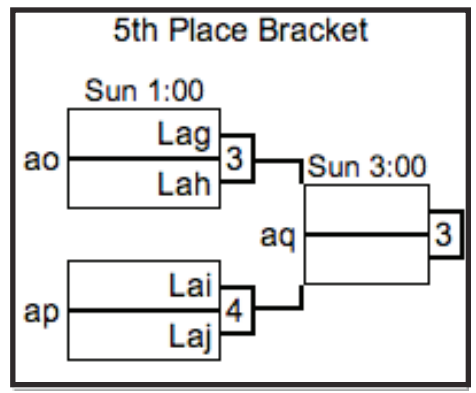

MUSIC CITY MASH-UP 2013

Please report your scores via text message to (415) 215-0903.

WOMEN'S SUNDAY BRACKET PLAY (CONTINUED)

GAMES TO 15 (POINT CAP AT 17)

QR codes for reporting scores via SRT