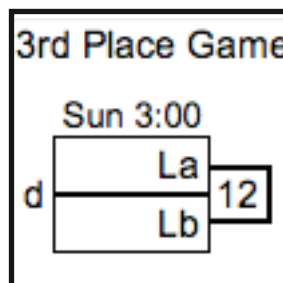

MUSIC CITY MASH-UP 2013

HS BOYS' SCHEDULE

Please report your scores via text message to (415) 215-0903.

Pool A									
(0-0) A1 <u>Paideia HS</u>									
(0-0) A2 <u>University School of Nashville</u>									
(0-0) A3 <u>Independence High School</u>									
(0-0) A4 <u>Blackman HS</u>									
(0-0) A5 <u>McCallie School</u>									
(0-0) A6 <u>Hume-Fogg</u>									
Sat	Fld	Game	Score	Fld	Game	Score	Fld	Game	Score
9:45	13	A1A5	-	14	A2A3	-	15	A4A6	-
11:30	13	A1A3	-	14	A2A4	-	15	A5A6	-
1:15	13	A1A4	-	14	A2A6	-	15	A3A5	-
3:00	13	A1A6	-	14	A2A5	-	15	A3A4	-
Sun	Fld	Game	Score	Fld	Game	Score	Fld	Game	Score
9:15	11	A1A2	-						
11:00	11	A4A5	-	12	A3A6	-			

Re-seed after Pool Play.

POOL PLAY GAMES TO 13 (POINT CAP AT 15)
BRACKET PLAY GAMES TO 15 (POINT CAP AT 17)

QR codes for reporting scores via SRT