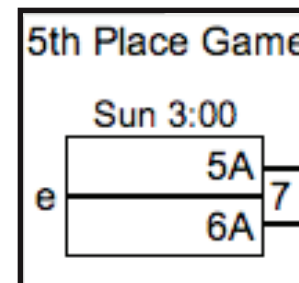

MUSIC CITY MASH-UP 2013

HS BOYS' SCHEDULE

Please report your scores via text message to (415) 215-0903.

Pool A									
(0-0) A1 <u>Paideia HS</u>									
(0-0) A2 <u>University School of Nashville</u>									
(0-0) A3 <u>Independence High School</u>									
(0-0) A4 <u>Blackman HS</u>									
(0-0) A5 <u>McCallie School</u>									
(0-0) A6 <u>Hume-Fogg</u>									
Sat	Fld	Game	Score	Fld	Game	Score	Fld	Game	Score
9:45	13	A1A5	-	14	A2A3	-	15	A4A6	-
11:30	13	A1A3	-	14	A2A4	-	15	A5A6	-
1:15	13	A1A4	-	14	A2A6	-	15	A3A5	-
3:00	13	A1A6	-	14	A2A5	-	15	A3A4	-
Sun	Fld	Game	Score	Fld	Game	Score	Fld	Game	Score
9:15	11	A1A2	-						
11:00	11	A4A5	-	12	A3A6	-			

Re-seed after Pool Play.

POOL PLAY GAMES TO 13 (POINT CAP AT 15)
BRACKET PLAY GAMES TO 15 (POINT CAP AT 17)

QR codes for reporting scores via SRT