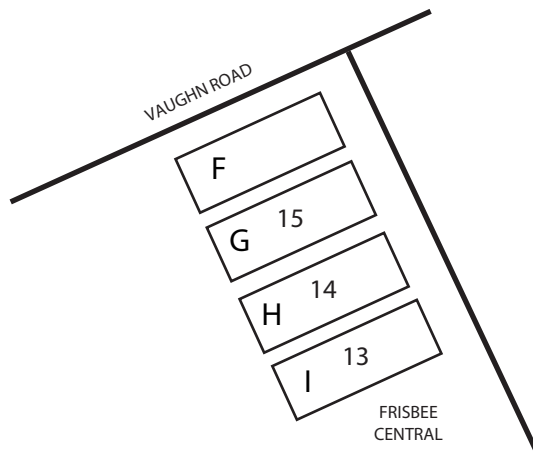

MUSIC CITY MASH-UP 2013

SKILLS CLINICS

SAT 5:00-6:05 (MEET AT FRISBEE CENTRAL AT 4:50)
PRE-REGISTRATION REQUIRED!

A. Skills and Drills

Paula Seville and Lane Siedor

B. Man Defense

Cassie Swafford and Lizzie Grobel

C. Breaking the Mark

Shereen Rabie and Meeri Chang

D. Cutting

Kelsey Delave, Emily Lloyd, and Courtney Farrell

E. Hucking

Marisa Mead and Sharon Tsao

F. Man Defense

Jake Wright and Derek Youel

G. Breaking the Mark

Alex Dagley

H. Cutting

Zack Hipkens and Craig Stewart

I. Hucking

Ray Davenport and Gamble Ruff