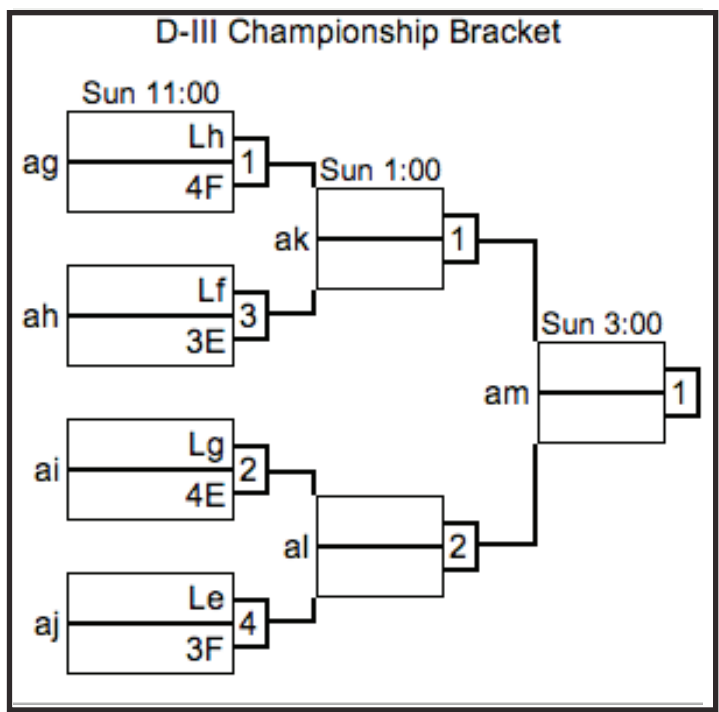

MUSIC CITY MASH-UP 2013

Please report your scores via text message to (415) 215-0903.

WOMEN'S SUNDAY BRACKET PLAY (CONTINUED)

GAMES TO 15 (POINT CAP AT 17)

QR codes for reporting scores via SRT