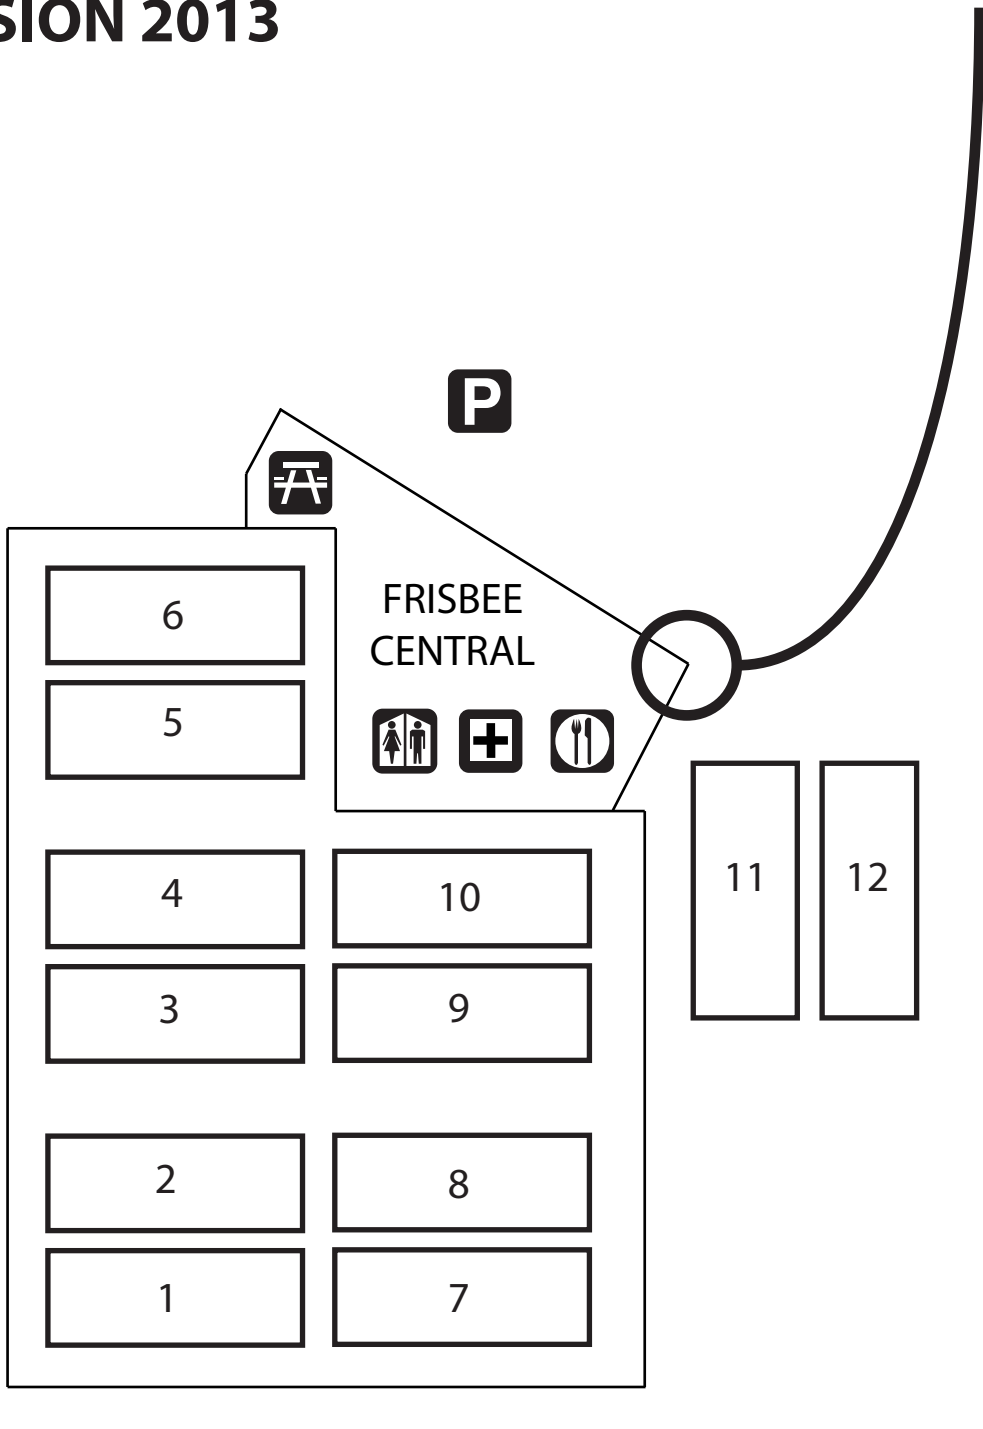

VIRGINIA FUSION 2013 FIELD MAP

58-BYPASS

ACCESS ROAD TO IRISBURG ROAD

F7-F10 are Championship FieldTurf synthetic fields. The other fields are Bermuda T-10 hybrid grass. You may wear (plastic) cleats or turf shoes on the synthetic fields.