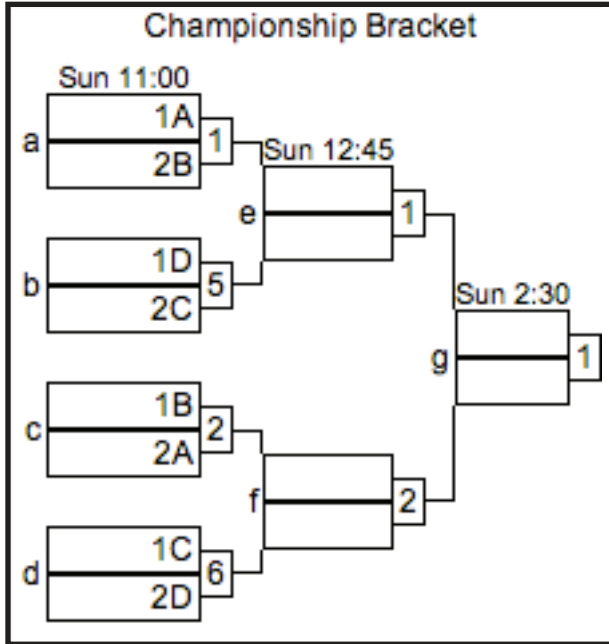

VIRGINIA FUSION 2013

COLLEGE SCHEDULE (CONTINUED)

Please report your scores via text message to (708) 476-5861.

CHAMPIONSHIP BRACKET GAMES (1st, 3rd, 5th, and 7th PLACE BRACKET GAMES): GAMES TO 13 (POINT CAP AT 15)