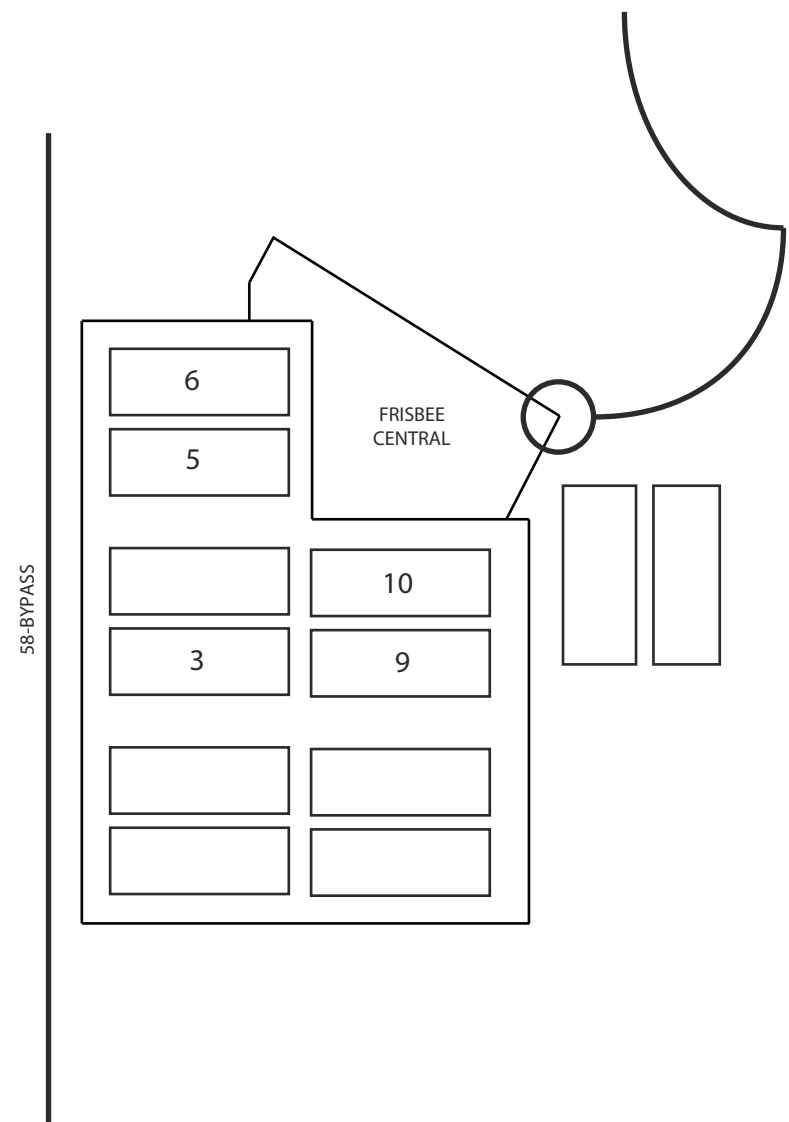

9th, 13th, and 17th PLACE BRACKET GAMES:
GAMES TO 15 (POINT CAP AT 17)

VIRGINIA FUSION 2013 SKILLS CLINIC

Meet at Frisbee Central at 4:15 PM

Session 1- 4:30 PM - 5:15 PM

Session 2- 5:15 PM - 6:00 PM

3. Man Defense- Betsy Calkins / Claire Chastain