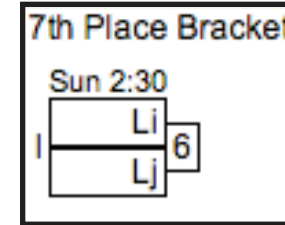

Pool D						
(0-0)D1 North Carolina						
(0-0)D2 Penn State						
(0-0)D3 Delaware						
(0-0)D4 Swarthmore						
(0-0)D5 Mary Washington						
Sat	Fld	Game	Score	Fld	Game	Score
9:00	11	D1D5	-	12	D2D4	-
10:45	11	D1D3	-	12	D4D5	-
12:30	11	D2D5	-	12	D3D4	-
2:15	11	D1D4	-	12	D2D3	-
Sun	Fld	Game	Score	Fld	Game	Score
9:00	11	D1D2	-	12	D3D5	-

RE-SEED BEFORE BRACKET PLAY GAMES.

GAMES TO 13 (POINT CAP AT 15)

VIRGINIA FUSION 2013

COLLEGE SCHEDULE (CONTINUED)

Please report your scores via text message to (708) 476-5861.

CHAMPIONSHIP BRACKET GAMES (1st, 3rd, 5th, and 7th PLACE BRACKET GAMES): GAMES TO 13 (POINT CAP AT 15)