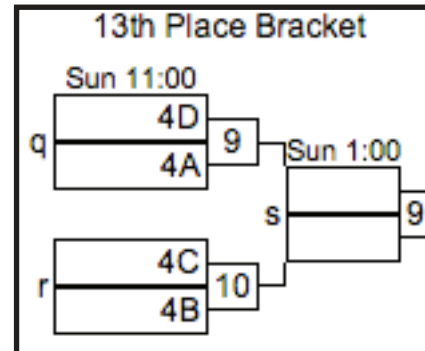

Pool D						
(0-0)D1 North Carolina						
(0-0)D2 Penn State						
(0-0)D3 Delaware						
(0-0)D4 Swarthmore						
(0-0)D5 Mary Washington						
Sat	Fld	Game	Score	Fld	Game	Score
9:00	11	D1D5	-	12	D2D4	-
10:45	11	D1D3	-	12	D4D5	-
12:30	11	D2D5	-	12	D3D4	-
2:15	11	D1D4	-	12	D2D3	-
Sun	Fld	Game	Score	Fld	Game	Score
9:00	11	D1D2	-	12	D3D5	-

RE-SEED BEFORE BRACKET PLAY GAMES.

GAMES TO 13 (POINT CAP AT 15)

VIRGINIA FUSION 2013

COLLEGE SCHEDULE (CONTINUED)

Please report your scores via text message to (708) 476-5861.

CHAMPIONSHIP BRACKET GAMES (1st, 3rd, 5th, and 7th PLACE BRACKET GAMES): GAMES TO 13 (POINT CAP AT 15)

9th, 13th, and 17th PLACE BRACKET GAMES:
GAMES TO 15 (POINT CAP AT 17)

VIRGINIA FUSION 2013 SKILLS CLINIC

Meet at Frisbee Central at 4:15 PM

Session 1- 4:30 PM - 5:15 PM

Session 2- 5:15 PM - 6:00 PM

3. Man Defense- Betsy Calkins / Claire Chastain