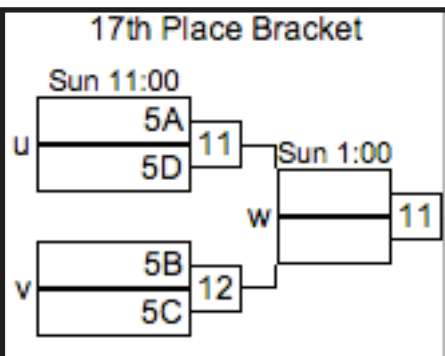

Pool D						
(0-0)D1 North Carolina						
(0-0)D2 Penn State						
(0-0)D3 Delaware						
(0-0)D4 Swarthmore						
(0-0)D5 Mary Washington						
Sat	Fld	Game	Score	Fld	Game	Score
9:00	11	D1D5	-	12	D2D4	-
10:45	11	D1D3	-	12	D4D5	-
12:30	11	D2D5	-	12	D3D4	-
2:15	11	D1D4	-	12	D2D3	-
Sun	Fld	Game	Score	Fld	Game	Score
9:00	11	D1D2	-	12	D3D5	-

RE-SEED BEFORE BRACKET PLAY GAMES.

GAMES TO 13 (POINT CAP AT 15)

VIRGINIA FUSION 2013

COLLEGE SCHEDULE (CONTINUED)

Please report your scores via text message to (708) 476-5861.

CHAMPIONSHIP BRACKET GAMES (1st, 3rd, 5th, and 7th PLACE BRACKET GAMES): GAMES TO 13 (POINT CAP AT 15)

9th, 13th, and 17th PLACE BRACKET GAMES:
GAMES TO 15 (POINT CAP AT 17)

VIRGINIA FUSION 2013 SKILLS CLINIC

Meet at Frisbee Central at 4:15 PM

Session 1- 4:30 PM - 5:15 PM

Session 2- 5:15 PM - 6:00 PM

3. Man Defense- Betsy Calkins / Claire Chastain