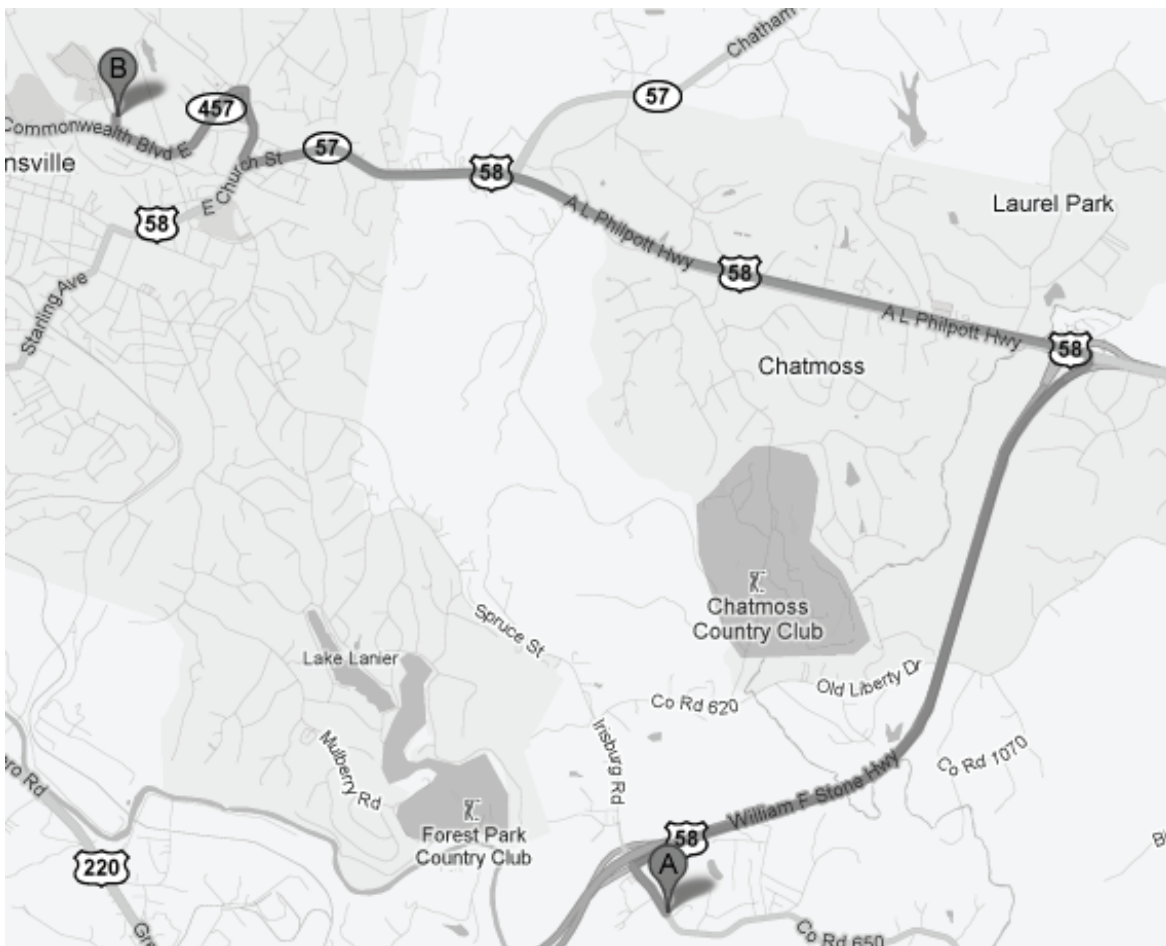

DIRECTIONS FROM FIELDS:

1. Head northwest on Co Rd 650 / Irisburg Rd toward Urban Dr (0.3 mi)
2. Turn left onto the US-58 E ramp to Danville (0.3 mi)
3. Merge onto US-58 Bypass E (2.9 mi)
4. Take the US-58 BUS W exit on the left toward Martinsville (0.2 mi)
5. Turn left onto US-58 W / US-58 BUS W/A L Philpott Hwy. Continue to follow US-58 W / US-58 BUS W (4.1 mi)
6. Turn right onto Chatham Heights Rd (0.4 mi)
7. Turn left onto Commonwealth Blvd E (0.8 mi)
8. Turn right onto Hospital Dr. Destination will be on the right. (367 ft)