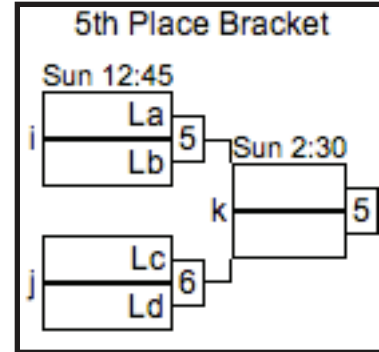

Pool D						
(0-0)D1 North Carolina						
(0-0)D2 Penn State						
(0-0)D3 Delaware						
(0-0)D4 Swarthmore						
(0-0)D5 Mary Washington						
Sat	Fld	Game	Score	Fld	Game	Score
9:00	11	D1D5	-	12	D2D4	-
10:45	11	D1D3	-	12	D4D5	-
12:30	11	D2D5	-	12	D3D4	-
2:15	11	D1D4	-	12	D2D3	-
Sun	Fld	Game	Score	Fld	Game	Score
9:00	11	D1D2	-	12	D3D5	-

RE-SEED BEFORE BRACKET PLAY GAMES.

GAMES TO 13 (POINT CAP AT 15)

VIRGINIA FUSION 2013

COLLEGE SCHEDULE (CONTINUED)

Please report your scores via text message to (708) 476-5861.

CHAMPIONSHIP BRACKET GAMES (1st, 3rd, 5th, and 7th PLACE BRACKET GAMES): GAMES TO 13 (POINT CAP AT 15)