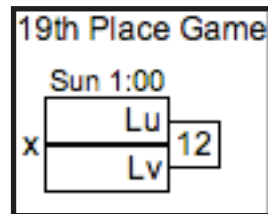

Pool D						
(0-0)D1 North Carolina						
(0-0)D2 Penn State						
(0-0)D3 Delaware						
(0-0)D4 Swarthmore						
(0-0)D5 Mary Washington						
Sat	Fld	Game	Score	Fld	Game	Score
9:00	11	D1D5	-	12	D2D4	-
10:45	11	D1D3	-	12	D4D5	-
12:30	11	D2D5	-	12	D3D4	-
2:15	11	D1D4	-	12	D2D3	-
Sun	Fld	Game	Score	Fld	Game	Score
9:00	11	D1D2	-	12	D3D5	-

RE-SEED BEFORE BRACKET PLAY GAMES.

GAMES TO 13 (POINT CAP AT 15)

VIRGINIA FUSION 2013

COLLEGE SCHEDULE (CONTINUED)

Please report your scores via text message to (708) 476-5861.

CHAMPIONSHIP BRACKET GAMES (1st, 3rd, 5th, and 7th PLACE BRACKET GAMES): GAMES TO 13 (POINT CAP AT 15)

9th, 13th, and 17th PLACE BRACKET GAMES:
GAMES TO 15 (POINT CAP AT 17)

VIRGINIA FUSION 2013 SKILLS CLINIC

Meet at Frisbee Central at 4:15 PM

Session 1- 4:30 PM - 5:15 PM

Session 2- 5:15 PM - 6:00 PM

3. Man Defense- Betsy Calkins / Claire Chastain