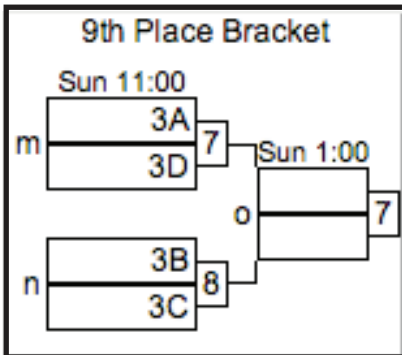

Pool D						
(0-0)D1 North Carolina						
(0-0)D2 Penn State						
(0-0)D3 Delaware						
(0-0)D4 Swarthmore						
(0-0)D5 Mary Washington						
Sat	Fld	Game	Score	Fld	Game	Score
9:00	11	D1D5	-	12	D2D4	-
10:45	11	D1D3	-	12	D4D5	-
12:30	11	D2D5	-	12	D3D4	-
2:15	11	D1D4	-	12	D2D3	-
Sun	Fld	Game	Score	Fld	Game	Score
9:00	11	D1D2	-	12	D3D5	-

RE-SEED BEFORE BRACKET PLAY GAMES.

GAMES TO 13 (POINT CAP AT 15)

VIRGINIA FUSION 2013

COLLEGE SCHEDULE (CONTINUED)

Please report your scores via text message to (708) 476-5861.

CHAMPIONSHIP BRACKET GAMES (1st, 3rd, 5th, and 7th PLACE BRACKET GAMES): GAMES TO 13 (POINT CAP AT 15)

9th, 13th, and 17th PLACE BRACKET GAMES:
GAMES TO 15 (POINT CAP AT 17)

VIRGINIA FUSION 2013 SKILLS CLINIC

Meet at Frisbee Central at 4:15 PM

Session 1- 4:30 PM - 5:15 PM

Session 2- 5:15 PM - 6:00 PM

3. Man Defense- Betsy Calkins / Claire Chastain