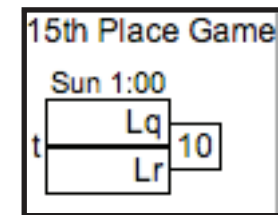

Pool D						
(0-0)D1 North Carolina						
(0-0)D2 Penn State						
(0-0)D3 Delaware						
(0-0)D4 Swarthmore						
(0-0)D5 Mary Washington						
Sat	Fld	Game	Score	Fld	Game	Score
9:00	11	D1D5	-	12	D2D4	-
10:45	11	D1D3	-	12	D4D5	-
12:30	11	D2D5	-	12	D3D4	-
2:15	11	D1D4	-	12	D2D3	-
Sun	Fld	Game	Score	Fld	Game	Score
9:00	11	D1D2	-	12	D3D5	-

RE-SEED BEFORE BRACKET PLAY GAMES.

GAMES TO 13 (POINT CAP AT 15)

VIRGINIA FUSION 2013

COLLEGE SCHEDULE (CONTINUED)

Please report your scores via text message to (708) 476-5861.

CHAMPIONSHIP BRACKET GAMES (1st, 3rd, 5th, and 7th PLACE BRACKET GAMES): GAMES TO 13 (POINT CAP AT 15)

9th, 13th, and 17th PLACE BRACKET GAMES:
GAMES TO 15 (POINT CAP AT 17)

VIRGINIA FUSION 2013 SKILLS CLINIC

Meet at Frisbee Central at 4:15 PM

Session 1- 4:30 PM - 5:15 PM

Session 2- 5:15 PM - 6:00 PM

3. Man Defense- Betsy Calkins / Claire Chastain