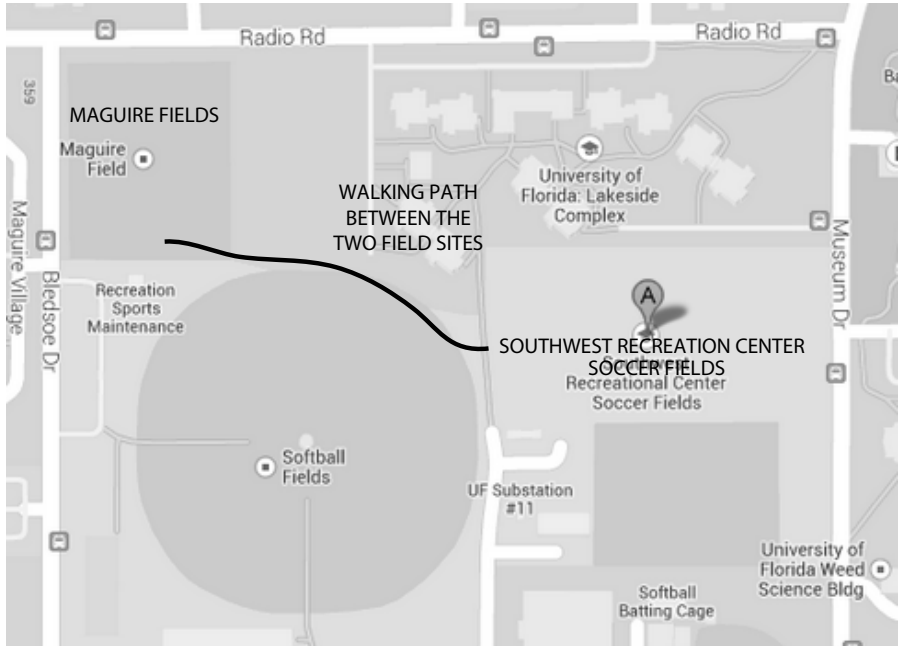

FLORIDA WINTER CLASSIC 2014 FIELD MAPS