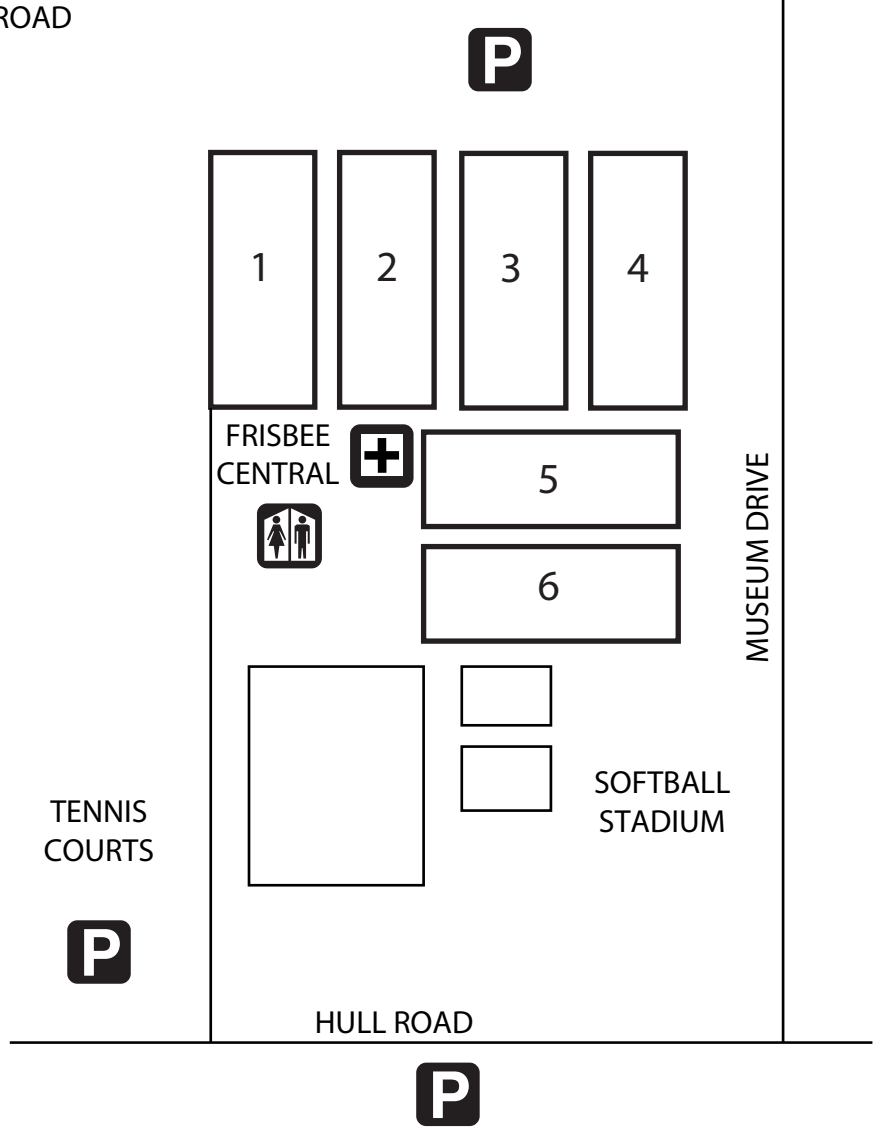

TEXT SCORES TO (415) 215-0903.

QR CODES FOR VIEWING
REPORTED SCORES

facebook.

WithoutLimitsUltimate

twitter

@wlultimate

FLORIDA WINTER CLASSIC 2014 FIELD MAPS

SOUTHWEST RECREATION CENTER
SOCCER FIELDS
3150 HULL ROAD
GAINESVILLE, FL 32608