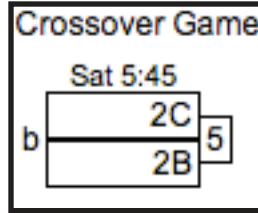

DIVISION II

Pool D						
(0-0)D1 <u>Florida State-B</u>						
(0-0)D2 <u>Florida-B</u>						
(0-0)D3 <u>Central Florida-B</u>						
(0-0)D4 <u>Miami</u>						
(0-0)D5 <u>Southern Miss</u>						
Sat	Fld	Game	Score	Fld	Game	Score
10:45	1	D1D5	-	2	D2D4	-
12:30	1	D1D3	-	2	D4D5	-
2:15	1	D2D5	-	2	D3D4	-
4:00	1	D1D4	-	2	D2D3	-
5:45	1	D1D2	-	2	D3D5	-

DIVISION III

RE-SEED AFTER POOL PLAY. SATURDAY DIVISION II CROSSOVER GAMES ON NEXT PAGE.

ALL SATURDAY POOL PLAY (AND SUNDAY POOL PLAY) GAMES TO 13 (POINT CAP AT 15)

FLORIDA WINTER CLASSIC 2014

Please report your scores via text message to (415) 215-0903.

SATURDAY CROSSOVER PLAY AND SUNDAY BRACKET PLAY

SATURDAY DIVISION II CROSSOVER GAMES

SUNDAY BRACKET PLAY

SATURDAY GAMES TO 13 (POINT CAP AT 15)

SUNDAY GAMES TO 15 (POINT CAP AT 17)

FLORIDA WINTER CLASSIC 2014