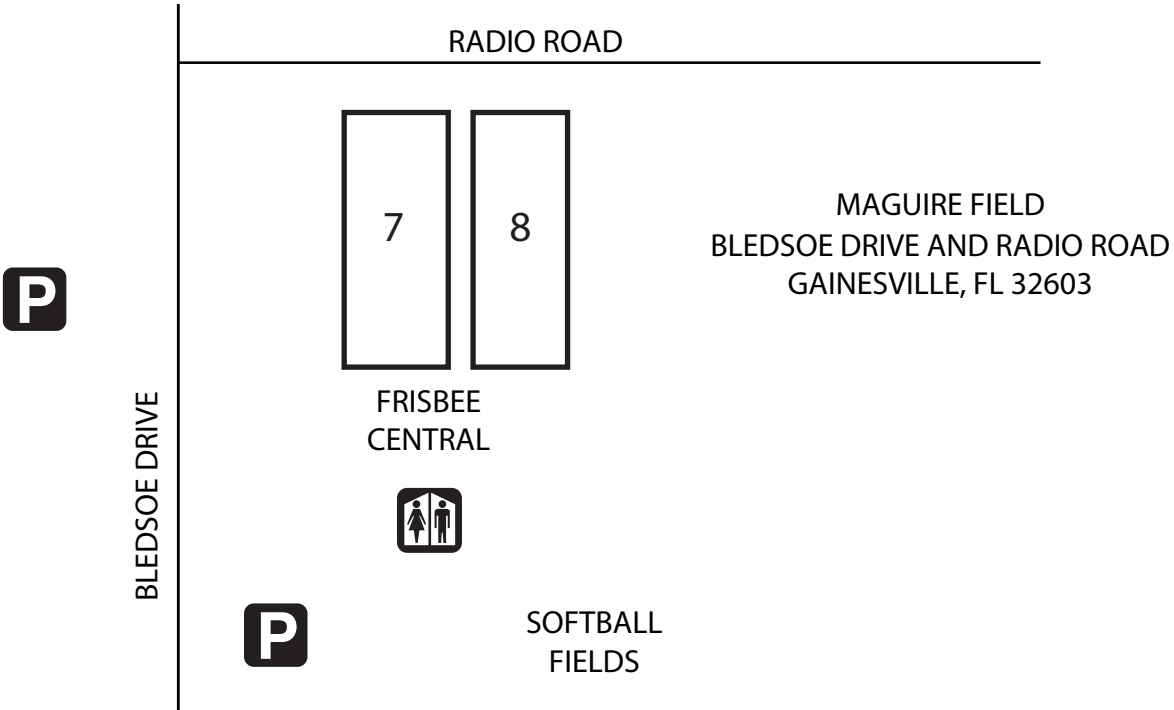

TEXT SCORES TO (415) 215-0903.

QR CODES FOR VIEWING
REPORTED SCORES

facebook.

WithoutLimitsUltimate

twitter

@wlultimate

FLORIDA WINTER CLASSIC 2014 FIELD MAPS

SOUTHWEST RECREATION CENTER
SOCCER FIELDS
3150 HULL ROAD
GAINESVILLE, FL 32608