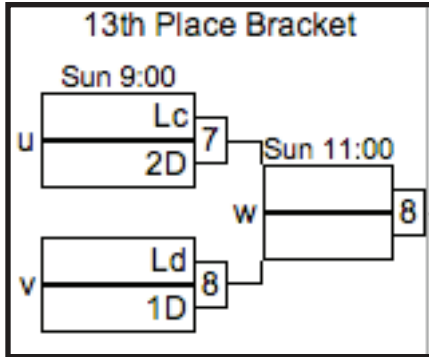

DIVISION III

RE-SEED AFTER POOL PLAY. SATURDAY DIVISION II CROSSOVER GAMES ON NEXT PAGE.

ALL SATURDAY POOL PLAY (AND SUNDAY POOL PLAY) GAMES TO 13 (POINT CAP AT 15)

FLORIDA WINTER CLASSIC 2014

Please report your scores via text message to (415) 215-0903.

SATURDAY CROSSOVER PLAY AND SUNDAY BRACKET PLAY

SATURDAY DIVISION II CROSSOVER GAMES

SUNDAY BRACKET PLAY

SATURDAY GAMES TO 13 (POINT CAP AT 15)

SUNDAY GAMES TO 15 (POINT CAP AT 17)

FLORIDA WINTER CLASSIC 2014

SUNDAY BRACKET PLAY (CONTINUED)

Please report your scores via text message to (415) 215-0903

Pool F

(0-0) F1 D3
 (0-0) F2 D4
 (0-0) F3 D5

Sun	Fld	Game	Score
11:00	7	F1F3	-
1:00	7	F2F3	-
3:00	7	F1F2	-

SUNDAY GAMES TO 15 (POINT CAP AT 17)