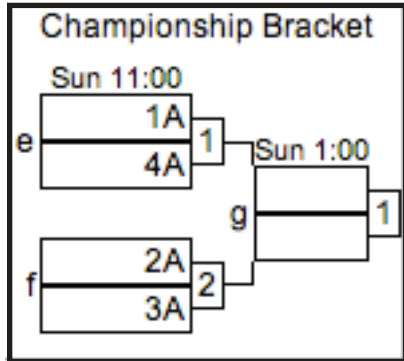

DIVISION II

Pool D						
(0-0)D1 <u>Florida State-B</u>						
(0-0)D2 <u>Florida-B</u>						
(0-0)D3 <u>Central Florida-B</u>						
(0-0)D4 <u>Miami</u>						
(0-0)D5 <u>Southern Miss</u>						
Sat	Fld	Game	Score	Fld	Game	Score
10:45	1	D1D5	-	2	D2D4	-
12:30	1	D1D3	-	2	D4D5	-
2:15	1	D2D5	-	2	D3D4	-
4:00	1	D1D4	-	2	D2D3	-
5:45	1	D1D2	-	2	D3D5	-

DIVISION III

RE-SEED AFTER POOL PLAY. SATURDAY DIVISION II CROSSOVER GAMES ON NEXT PAGE.

ALL SATURDAY POOL PLAY (AND SUNDAY POOL PLAY) GAMES TO 13 (POINT CAP AT 15)

FLORIDA WINTER CLASSIC 2014

Please report your scores via text message to (415) 215-0903.

SATURDAY CROSSOVER PLAY AND SUNDAY BRACKET PLAY

SATURDAY DIVISION II CROSSOVER GAMES

SUNDAY BRACKET PLAY

SATURDAY GAMES TO 13 (POINT CAP AT 15)

SUNDAY GAMES TO 15 (POINT CAP AT 17)

FLORIDA WINTER CLASSIC 2014