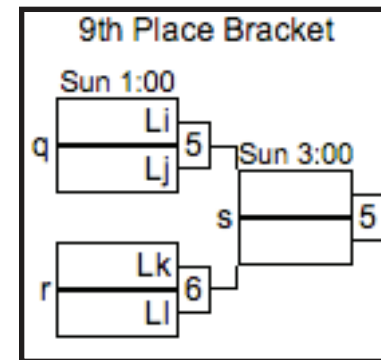

DIVISION III

RE-SEED AFTER POOL PLAY. SATURDAY DIVISION II CROSSOVER GAMES ON NEXT PAGE.

ALL SATURDAY POOL PLAY (AND SUNDAY POOL PLAY) GAMES TO 13 (POINT CAP AT 15)

FLORIDA WINTER CLASSIC 2014

Please report your scores via text message to (415) 215-0903.

SATURDAY CROSSOVER PLAY AND SUNDAY BRACKET PLAY

SATURDAY DIVISION II CROSSOVER GAMES

SUNDAY BRACKET PLAY

SATURDAY GAMES TO 13 (POINT CAP AT 15)

SUNDAY GAMES TO 15 (POINT CAP AT 17)

FLORIDA WINTER CLASSIC 2014