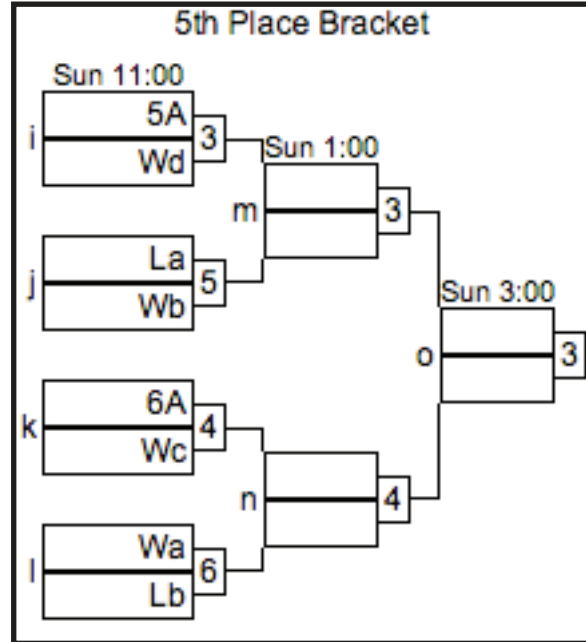

DIVISION III

RE-SEED AFTER POOL PLAY. SATURDAY DIVISION II CROSSOVER GAMES ON NEXT PAGE.

ALL SATURDAY POOL PLAY (AND SUNDAY POOL PLAY) GAMES TO 13 (POINT CAP AT 15)

FLORIDA WINTER CLASSIC 2014

Please report your scores via text message to (415) 215-0903.

SATURDAY CROSSOVER PLAY AND SUNDAY BRACKET PLAY

SATURDAY DIVISION II CROSSOVER GAMES

SUNDAY BRACKET PLAY

SATURDAY GAMES TO 13 (POINT CAP AT 15)

SUNDAY GAMES TO 15 (POINT CAP AT 17)

FLORIDA WINTER CLASSIC 2014