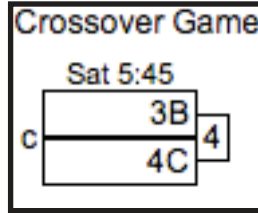

FLORIDA WINTER CLASSIC 2014

Please report your scores via text message to (415) 215-0903.

SATURDAY CROSSOVER PLAY AND SUNDAY BRACKET PLAY

SATURDAY DIVISION II CROSSOVER GAMES