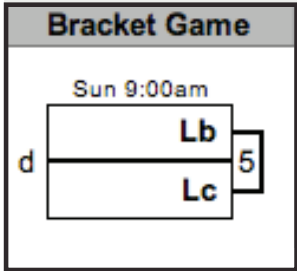

CROSSOVER PLAY

QR code for reporting scores via SRT

GAMES TO 15 (POINT CAP AT 17)

I-85 RODEO 2014

SUNDAY BRACKET PLAY

Please report your scores via text message to (415) 215-0903.

QR code for reporting scores via SRT