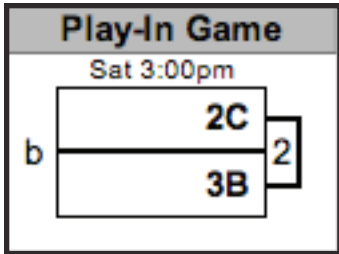

I-85 RODEO 2014

SATURDAY POOL PLAY

Please report your scores via text message to (415) 215-0903.

DIVISION I

Pool A						
(0-0) A1 Penn State						
(0-0) A2 North Carolina-Wilmington						
(0-0) A3 Georgia						
(0-0) A4 Cornell						
Sat	Fld	Game	Score	Fld	Game	Score
9:00am	1	A1A3	---	2	A2A4	---
11:00am	1	A1A4	---	2	A2A3	---
1:00pm	1	A1A2	---	2	A3A4	---

DIVISION II

Pool B			
(0-0) B1 Wake Forest			
(0-0) B2 North Carolina-B			
(0-0) B3 Cornell-B			
Sat	Fld	Game	Score
9:00am	2	B1B3	---
11:00am	2	B2B3	---
1:00pm	2	B1B2	---

Pool C			
(0-0) C1 Salisbury			
(0-0) C2 Duke			
(0-0) C3 North Carolina State			
Sat	Fld	Game	Score
9:00am	3	C1C3	---
11:00am	3	C2C3	---
1:00pm	3	C1C2	---

CROSSOVER PLAY

QR code for reporting scores via SRT

GAMES TO 15 (POINT CAP AT 17)