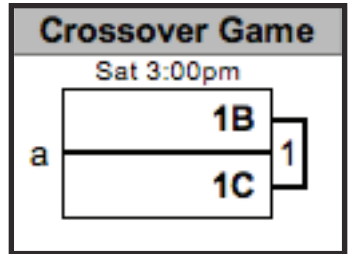

I-85 RODEO 2014

SATURDAY POOL PLAY

Please report your scores via text message to (415) 215-0903.

DIVISION I

Pool A						
(0-0) A1 Penn State						
(0-0) A2 North Carolina-Wilmington						
(0-0) A3 Georgia						
(0-0) A4 Cornell						
Sat	Fld	Game	Score	Fld	Game	Score
9:00am	1	A1A3	---	2	A2A4	---
11:00am	1	A1A4	---	2	A2A3	---
1:00pm	1	A1A2	---	2	A3A4	---

DIVISION II

Pool B			
(0-0) B1 Wake Forest			
(0-0) B2 North Carolina-B			
(0-0) B3 Cornell-B			
Sat	Fld	Game	Score
9:00am	2	B1B3	---
11:00am	2	B2B3	---
1:00pm	2	B1B2	---

Pool C			
(0-0) C1 Salisbury			
(0-0) C2 Duke			
(0-0) C3 North Carolina State			
Sat	Fld	Game	Score
9:00am	3	C1C3	---
11:00am	3	C2C3	---
1:00pm	3	C1C2	---

CROSSOVER PLAY

QR code for reporting scores via SRT

GAMES TO 15 (POINT CAP AT 17)