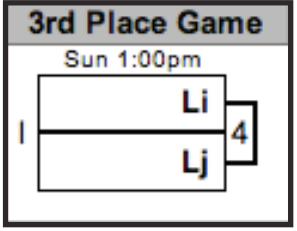

CROSSOVER PLAY

QR code for reporting scores via SRT

GAMES TO 15 (POINT CAP AT 17)

I-85 RODEO 2014

SUNDAY BRACKET PLAY

Please report your scores via text message to (415) 215-0903.

QR code for reporting scores via SRT