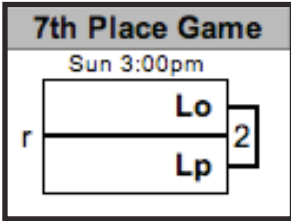

CROSSOVER PLAY

QR code for reporting scores via SRT

GAMES TO 15 (POINT CAP AT 17)

I-85 RODEO 2014

SUNDAY BRACKET PLAY

Please report your scores via text message to (415) 215-0903.

QR code for reporting scores via SRT