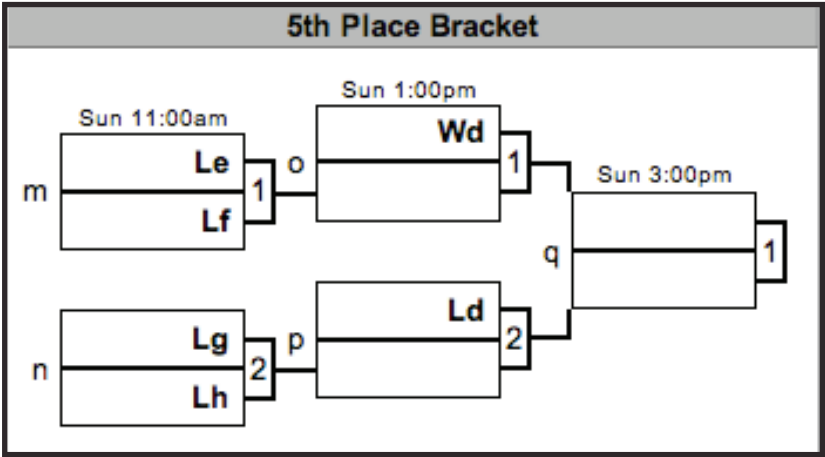

CROSSOVER PLAY

QR code for reporting scores via SRT

GAMES TO 15 (POINT CAP AT 17)

I-85 RODEO 2014

SUNDAY BRACKET PLAY

Please report your scores via text message to (415) 215-0903.

QR code for reporting scores via SRT