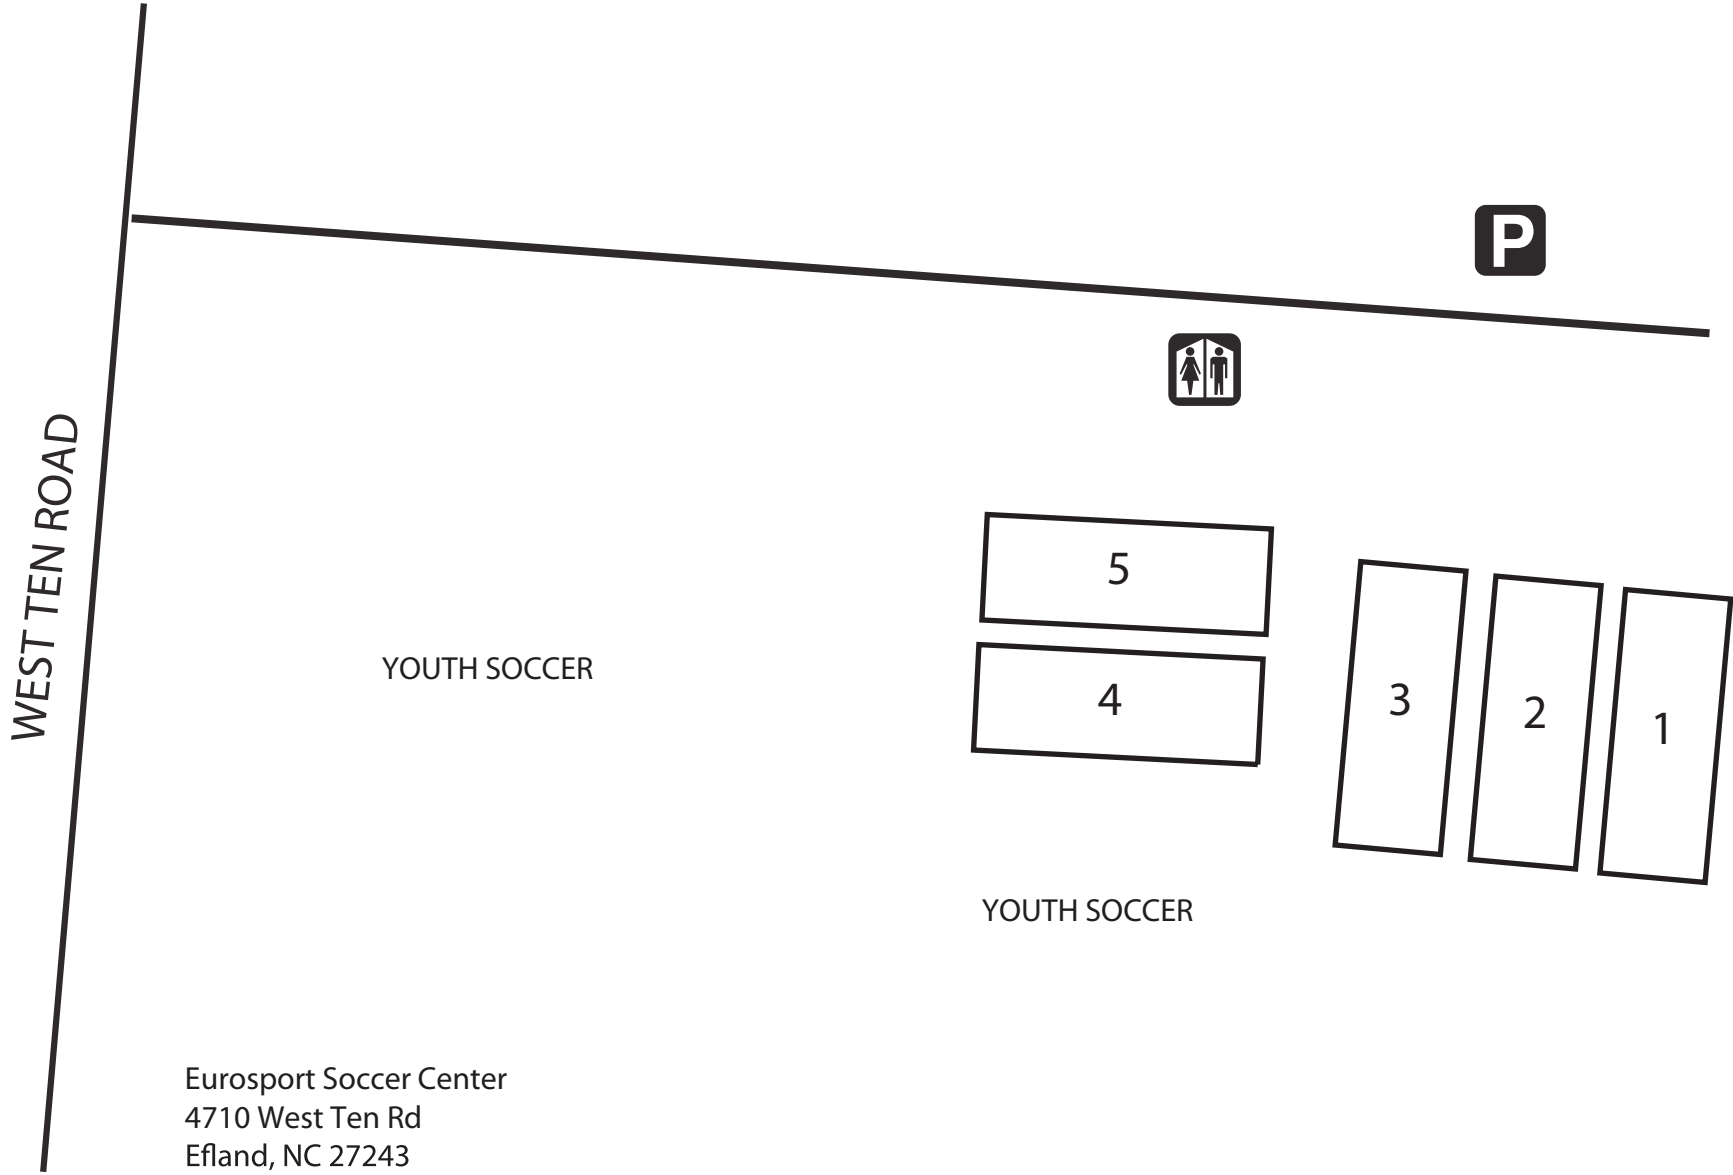

@wultimate

I-85 RODEO 2014 FIELD MAP

Eurosport Soccer Center
4710 West Ten Rd
Efland, NC 27243
(919)245-2660

I-85 RODEO 2014

SATURDAY POOL PLAY

Please report your scores via text message to (415) 215-0903.