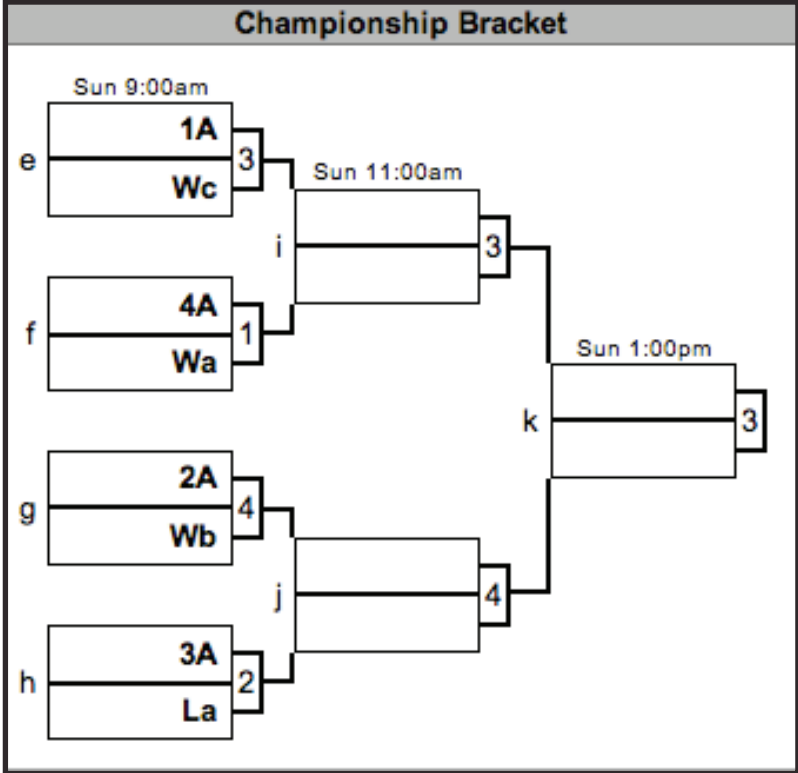

CROSSOVER PLAY

QR code for reporting scores via SRT

GAMES TO 15 (POINT CAP AT 17)

I-85 RODEO 2014

SUNDAY BRACKET PLAY

Please report your scores via text message to (415) 215-0903.

QR code for reporting scores via SRT