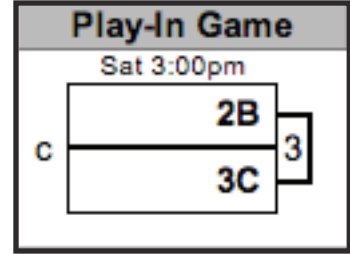

I-85 RODEO 2014

SATURDAY POOL PLAY

Please report your scores via text message to (415) 215-0903.

DIVISION I

Pool A						
(0-0) A1 Penn State						
(0-0) A2 North Carolina-Wilmington						
(0-0) A3 Georgia						
(0-0) A4 Cornell						
Sat	Fld	Game	Score	Fld	Game	Score
9:00am	1	A1A3	---	2	A2A4	---
11:00am	1	A1A4	---	2	A2A3	---
1:00pm	1	A1A2	---	2	A3A4	---

DIVISION II

Pool B			
(0-0) B1 Wake Forest			
(0-0) B2 North Carolina-B			
(0-0) B3 Cornell-B			
Sat	Fld	Game	Score
9:00am	2	B1B3	---
11:00am	2	B2B3	---
1:00pm	2	B1B2	---

Pool C			
(0-0) C1 Salisbury			
(0-0) C2 Duke			
(0-0) C3 North Carolina State			
Sat	Fld	Game	Score
9:00am	3	C1C3	---
11:00am	3	C2C3	---
1:00pm	3	C1C2	---

CROSSOVER PLAY

QR code for reporting scores via SRT

GAMES TO 15 (POINT CAP AT 17)