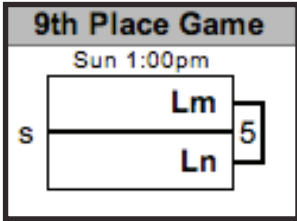

DIVISION II

Pool B			
(0-0) B1 Wake Forest			
(0-0) B2 North Carolina-B			
(0-0) B3 Cornell-B			
Sat	Fld	Game	Score
9:00am	2	B1B3	---
11:00am	2	B2B3	---
1:00pm	2	B1B2	---

Pool C			
(0-0) C1 Salisbury			
(0-0) C2 Duke			
(0-0) C3 North Carolina State			
Sat	Fld	Game	Score
9:00am	3	C1C3	---
11:00am	3	C2C3	---
1:00pm	3	C1C2	---

CROSSOVER PLAY

QR code for reporting scores via SRT

GAMES TO 15 (POINT CAP AT 17)

I-85 RODEO 2014

SUNDAY BRACKET PLAY

Please report your scores via text message to (415) 215-0903.

QR code for reporting scores via SRT