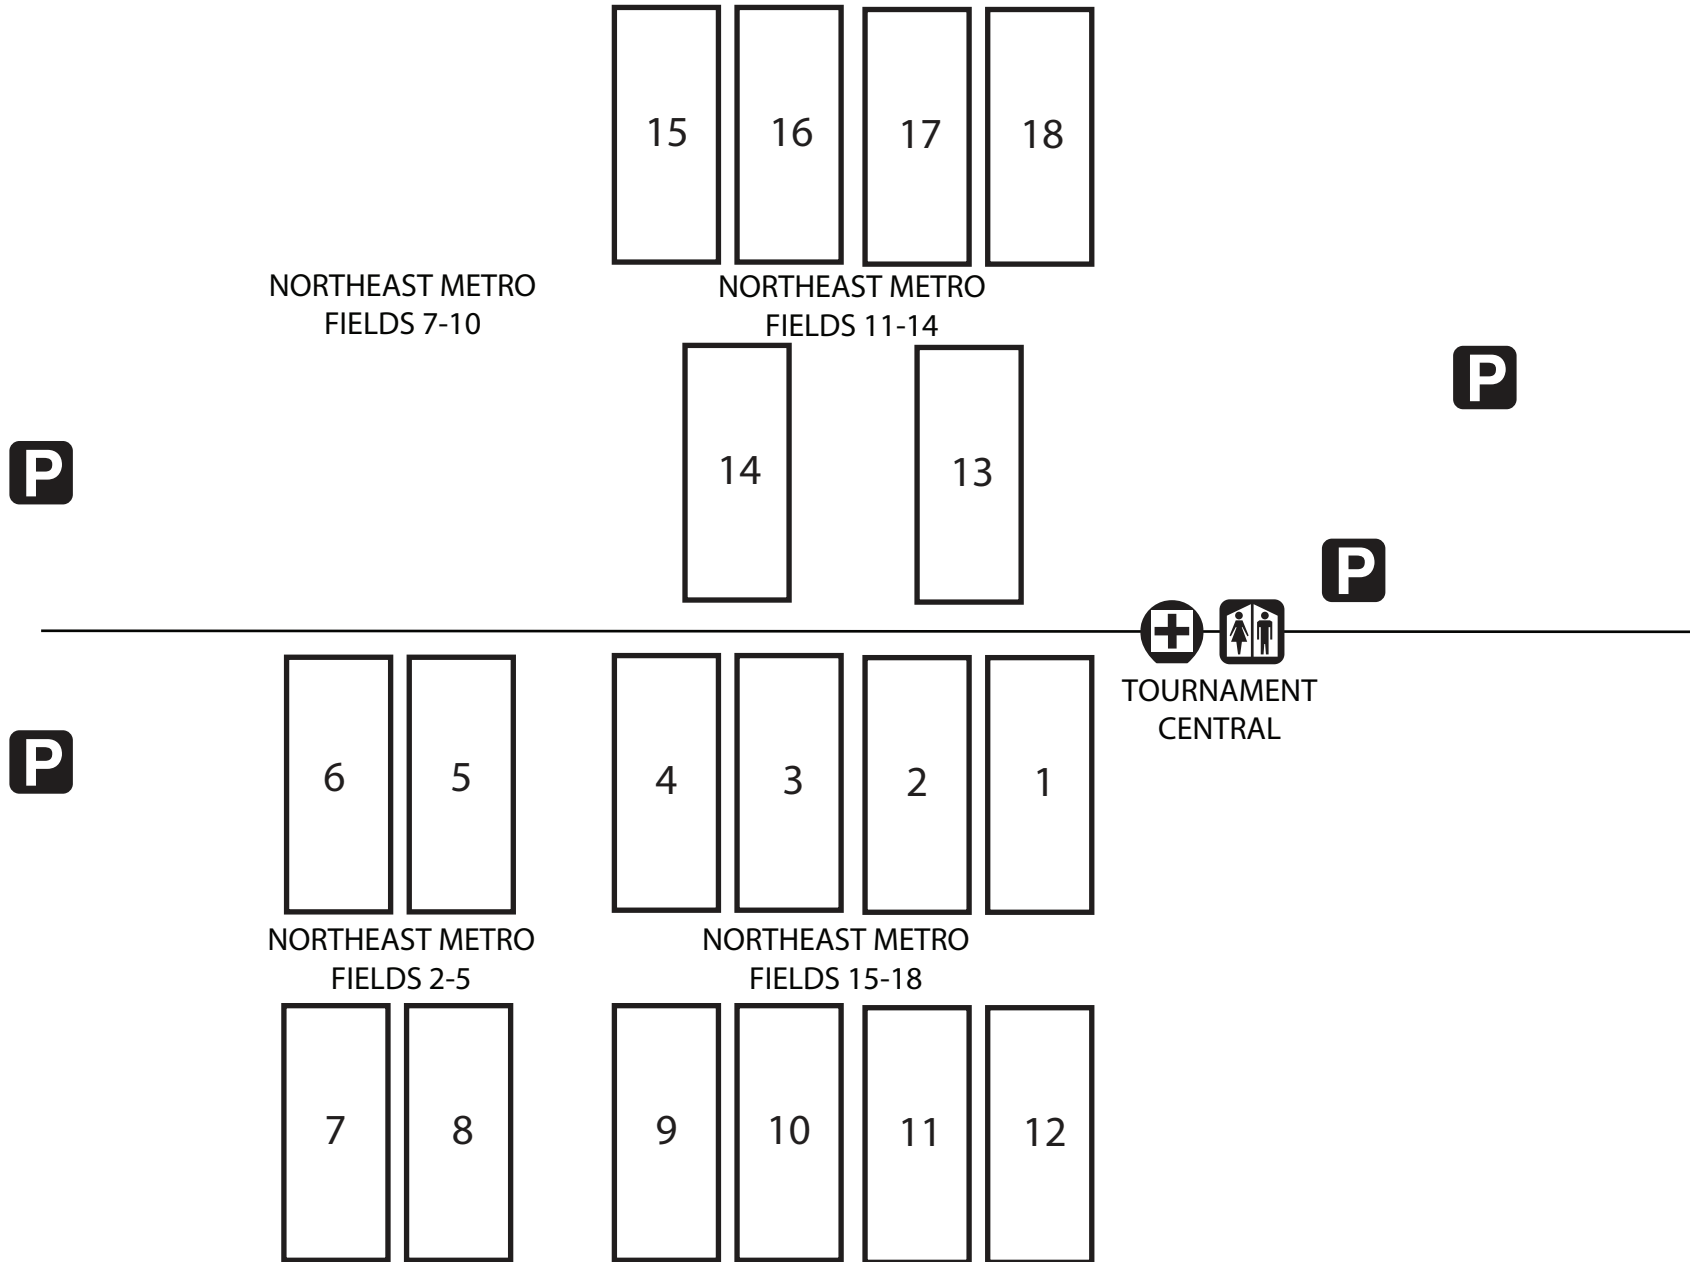

WOMEN'S COLLEGE CENTEX 2016 FIELD MAP

NORTHEAST METROPOLITAN PARK
15500 SUN LIGHT NEAR WAY
PFLUGERVILLE, TX 78660
(512) 854-9489