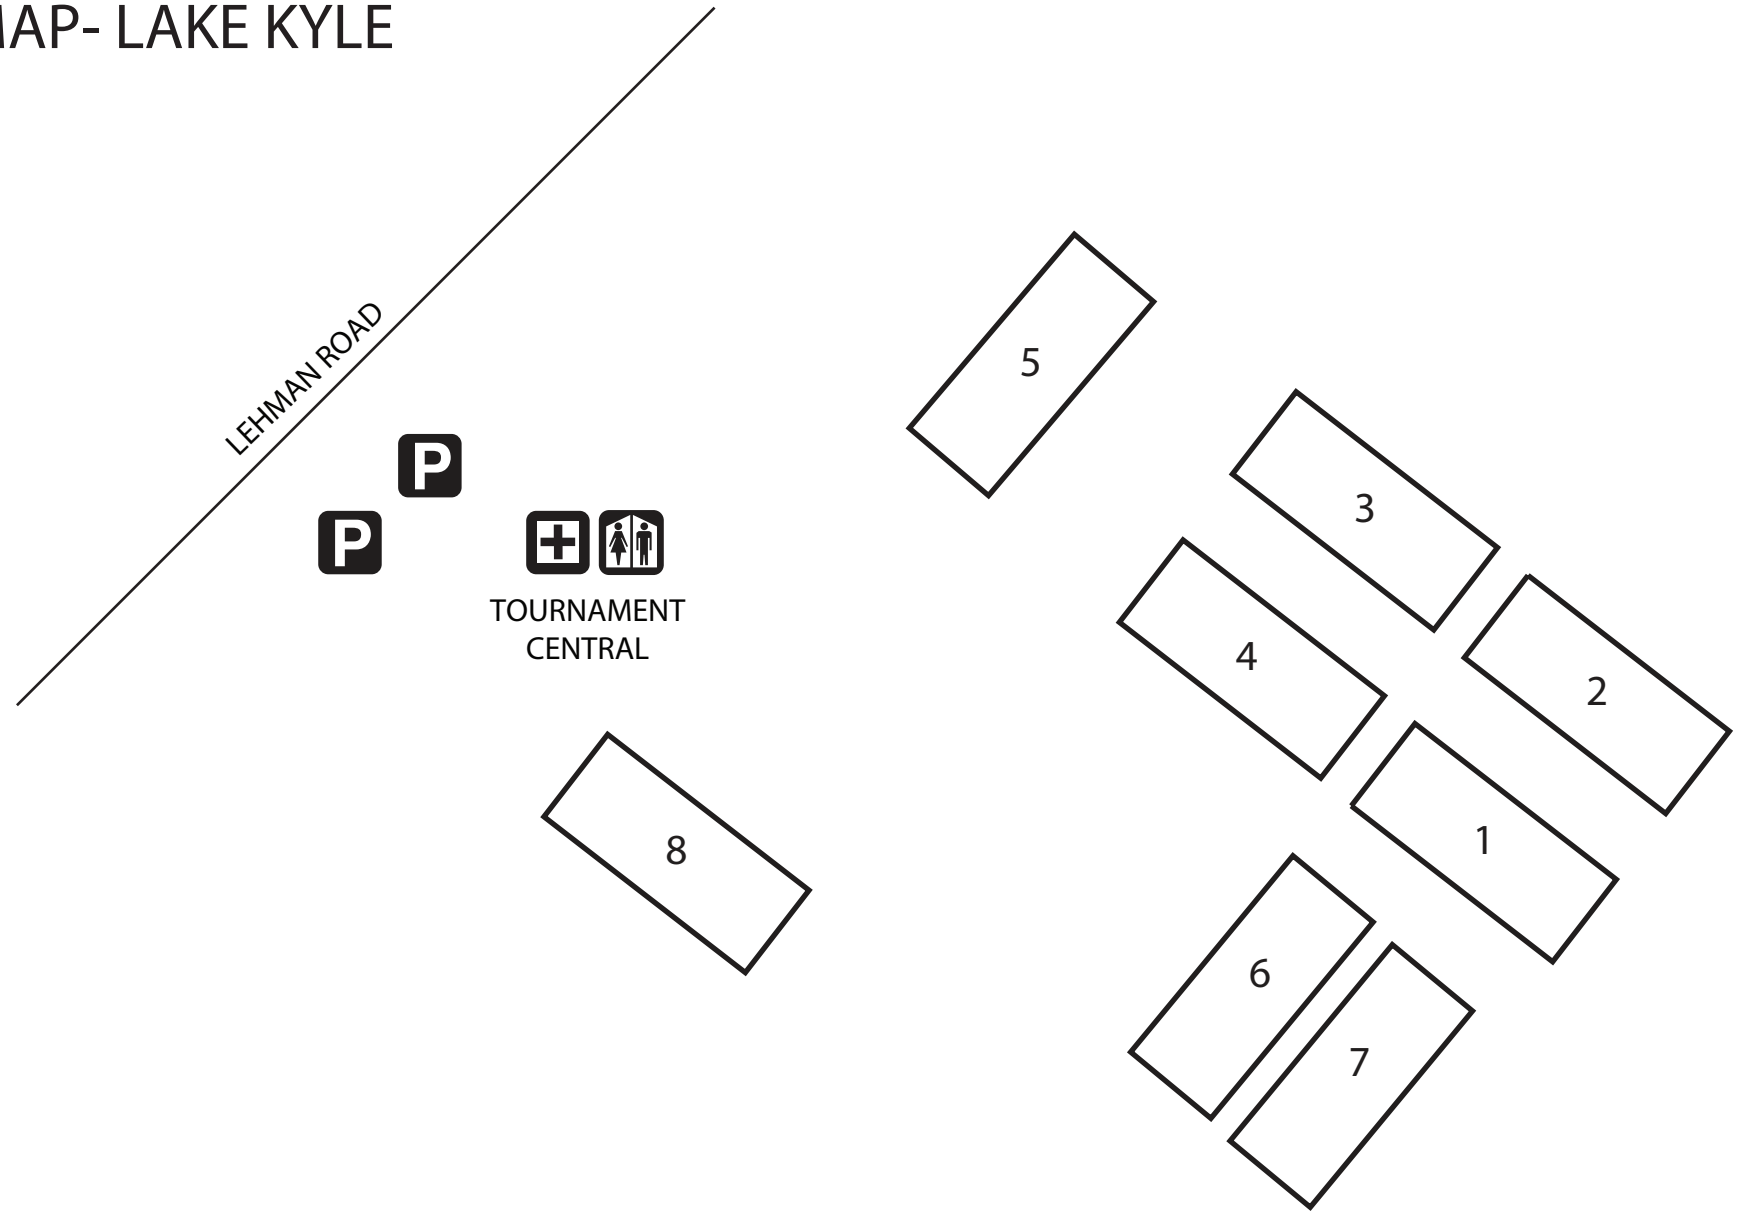

WOMEN'S COLLEGE CENTEX 2016 INCLEMENT WEATHER PLAN

Northeast Metropolitan Park will make the final call about about the fields on Saturday morning around 5:00 AM. We will send an email out to team contacts and Tweet an update (@wlultimate).

1. If Northeast Metropolitan Park is open, we will follow the "regular" schedule that is posted online with games starting at 9:00 AM and 11:00 AM.
2. If Northeast Metropolitan Park is closed, we will follow this inclement weather plan. The "regular" schedule will be modified to have games starting at 10:00 AM and 12:00 PM. The competition schedule will remain the same, with the exception of games being pushed back one hour.

The chart below indicates which pools are playing at which locations on Saturday. Please check closely to see which inclement weather site you may be playing at. We will follow up with Sunday's plan on Saturday evening. If Northeast Metropolitan Park is closed on Saturday, it is possible that it will reopen for Sunday play.

LAKE KYLE <i>POOLS A, B, D, E</i>		WATERLEAF PARK <i>POOLS C, F, I, J</i>		SETON <i>POOLS G, H</i>	
"REGULAR" SCHEDULE FIELD NUMBER	INCLEMENT WEATHER FIELD NUMBER	"REGULAR" SCHEDULE FIELD NUMBER	INCLEMENT WEATHER FIELD NUMBER	"REGULAR" SCHEDULE FIELD NUMBER	INCLEMENT WEATHER FIELD NUMBER
1	LK 1	5	WL 1	11	SETON 1
2	LK 2	8	WL 2	12	SETON 2
3	LK 3	15	WL 3	13	SETON 3
4	LK 4	16	WL 4	14	SETON 4
6	LK 6	17	WL 5		
7	LK 7	18	WL 6		
9	LK 8	10	WL 7		

In the event of inclement weather, the BBQ and Dance-Off will happen at Lake Kyle. BBQ service will take place from 6:30-8:00 PM, and the Dance-Off will take place at 7:00 PM. The field sites are all within 10 minutes of each other, so we encourage you to stick around for the festivities. If the "regular" schedule is in place, these festivities will happen at Northeast Metropolitan Park at their normally scheduled times.

WOMEN'S COLLEGE CENTEX 2016 FIELD MAP- LAKE KYLE

LAKE KYLE
700 LEHMAN ROAD
KYLE, TX 78640