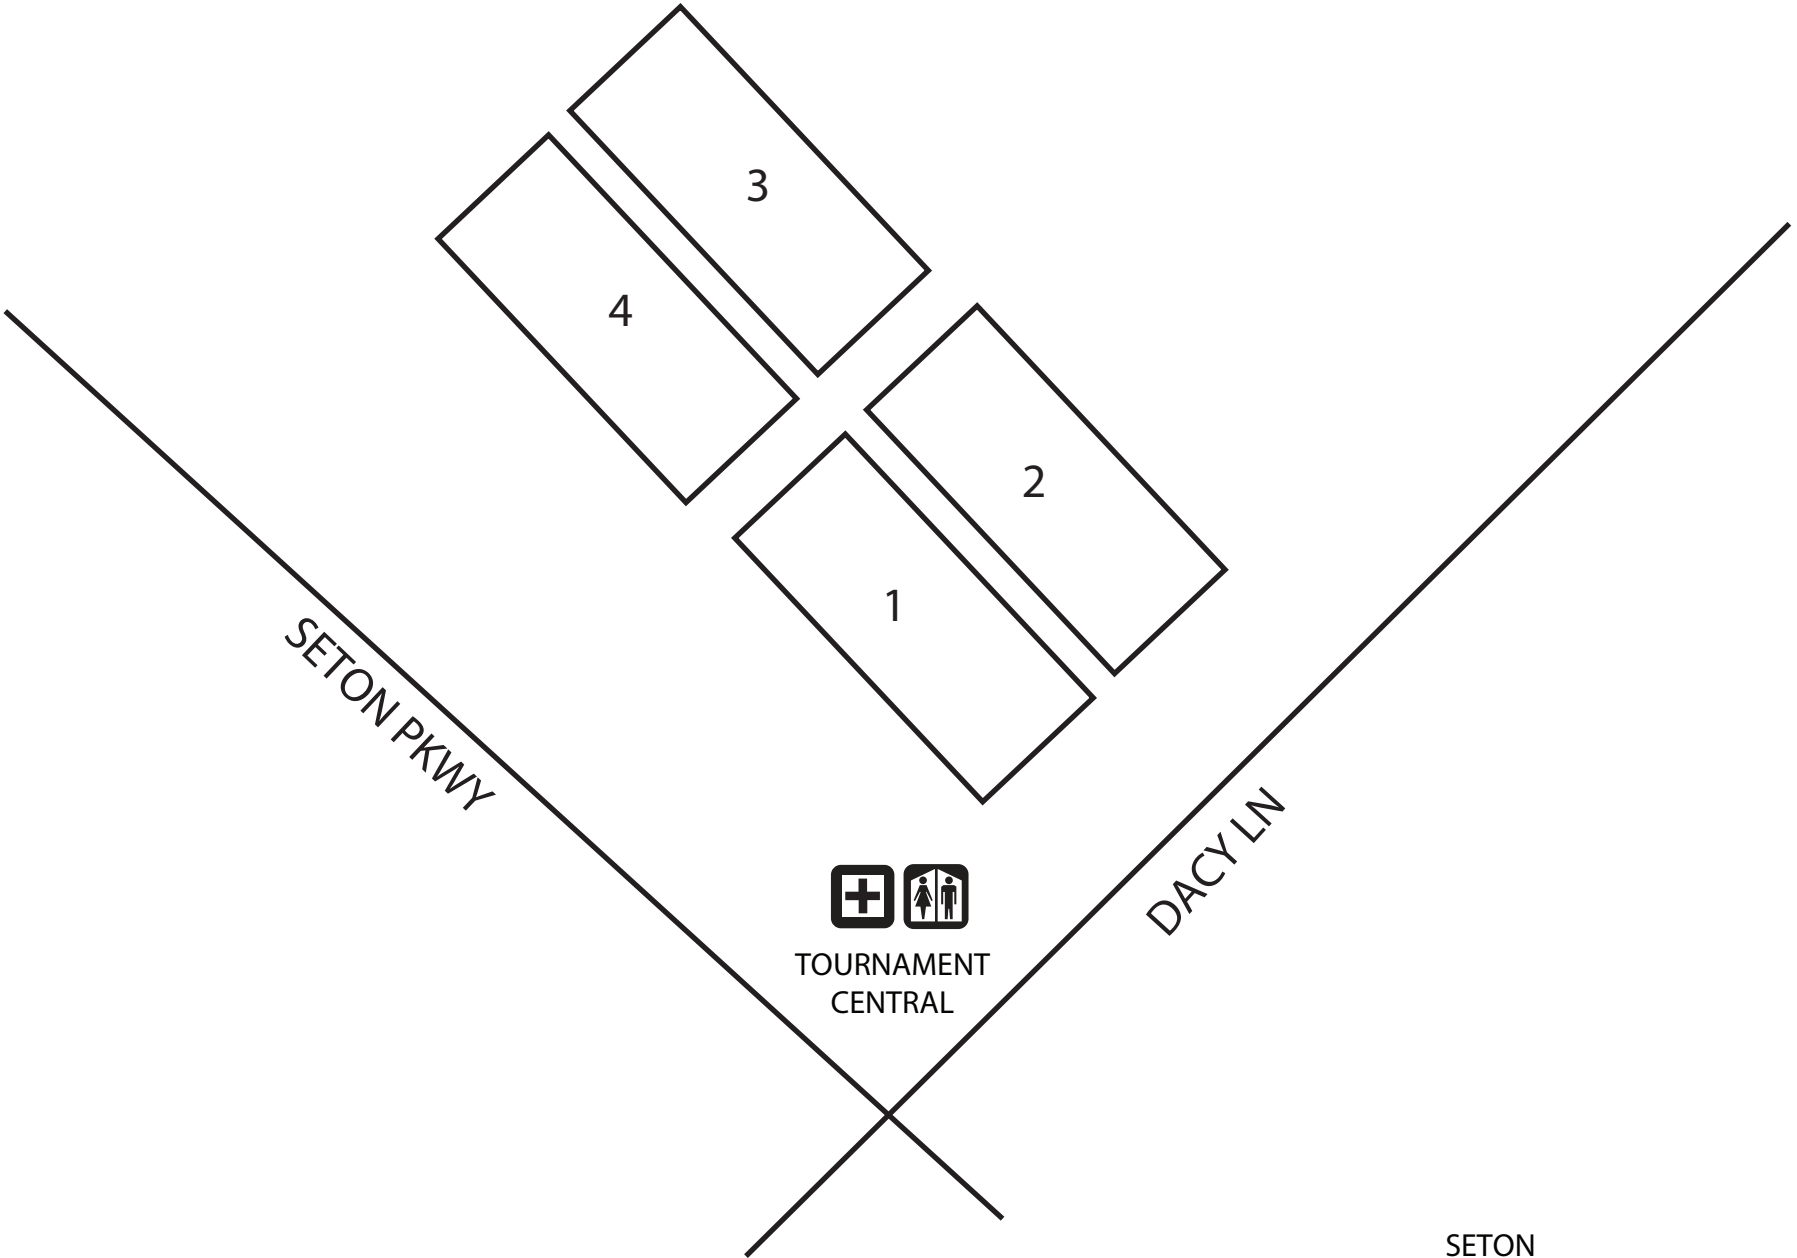

LAKE KYLE <i>POOLS A, B, D, E</i>		WATERLEAF PARK <i>POOLS C, F, I, J</i>		SETON <i>POOLS G, H</i>	
"REGULAR" SCHEDULE FIELD NUMBER	INCLEMENT WEATHER FIELD NUMBER	"REGULAR" SCHEDULE FIELD NUMBER	INCLEMENT WEATHER FIELD NUMBER	"REGULAR" SCHEDULE FIELD NUMBER	INCLEMENT WEATHER FIELD NUMBER
1	LK 1	5	WL 1	11	SETON 1
2	LK 2	8	WL 2	12	SETON 2
3	LK 3	15	WL 3	13	SETON 3
4	LK 4	16	WL 4	14	SETON 4
6	LK 6	17	WL 5		
7	LK 7	18	WL 6		
9	LK 8	10	WL 7		

In the event of inclement weather, the BBQ and Dance-Off will happen at Lake Kyle. BBQ service will take place from 6:30-8:00 PM, and the Dance-Off will take place at 7:00 PM. The field sites are all within 10 minutes of each other, so we encourage you to stick around for the festivities. If the "regular" schedule is in place, these festivities will happen at Northeast Metropolitan Park at their normally scheduled times.

WOMEN'S COLLEGE CENTEX 2016 FIELD MAP- LAKE KYLE

LAKE KYLE
700 LEHMAN ROAD
KYLE, TX 78640

WOMEN'S COLLEGE CENTEX 2016 FIELD MAP- WATERLEAF

WATERLEAF PARK
ABUNDANCE LANE
KYLE, TX 78640

WOMEN'S COLLEGE CENTEX 2016 FIELD MAP- SETON

DIRECTIONS FROM WATERLEAF PARK

START HERE

1. Head west on Abundance Ln toward Splender Cove (0.2 mi)
2. Turn left onto Japonica Ct (266 ft)
3. Turn right onto New Bridge Dr (0.6 mi)
4. Turn right onto Ranch to Market Rd 150 (1.7 mi)
3. Turn right onto Lehman Rd (1.6 mi)
4. Turn left onto Goforth Rd (0.5 mi)
5. Drive to Kyle Pkwy (0.5 mi)
6. Turn right onto Dacy Ln (0.2 mi)
7. Turn left onto Kyle Pkwy. Destination will be on the right (0.3 mi)