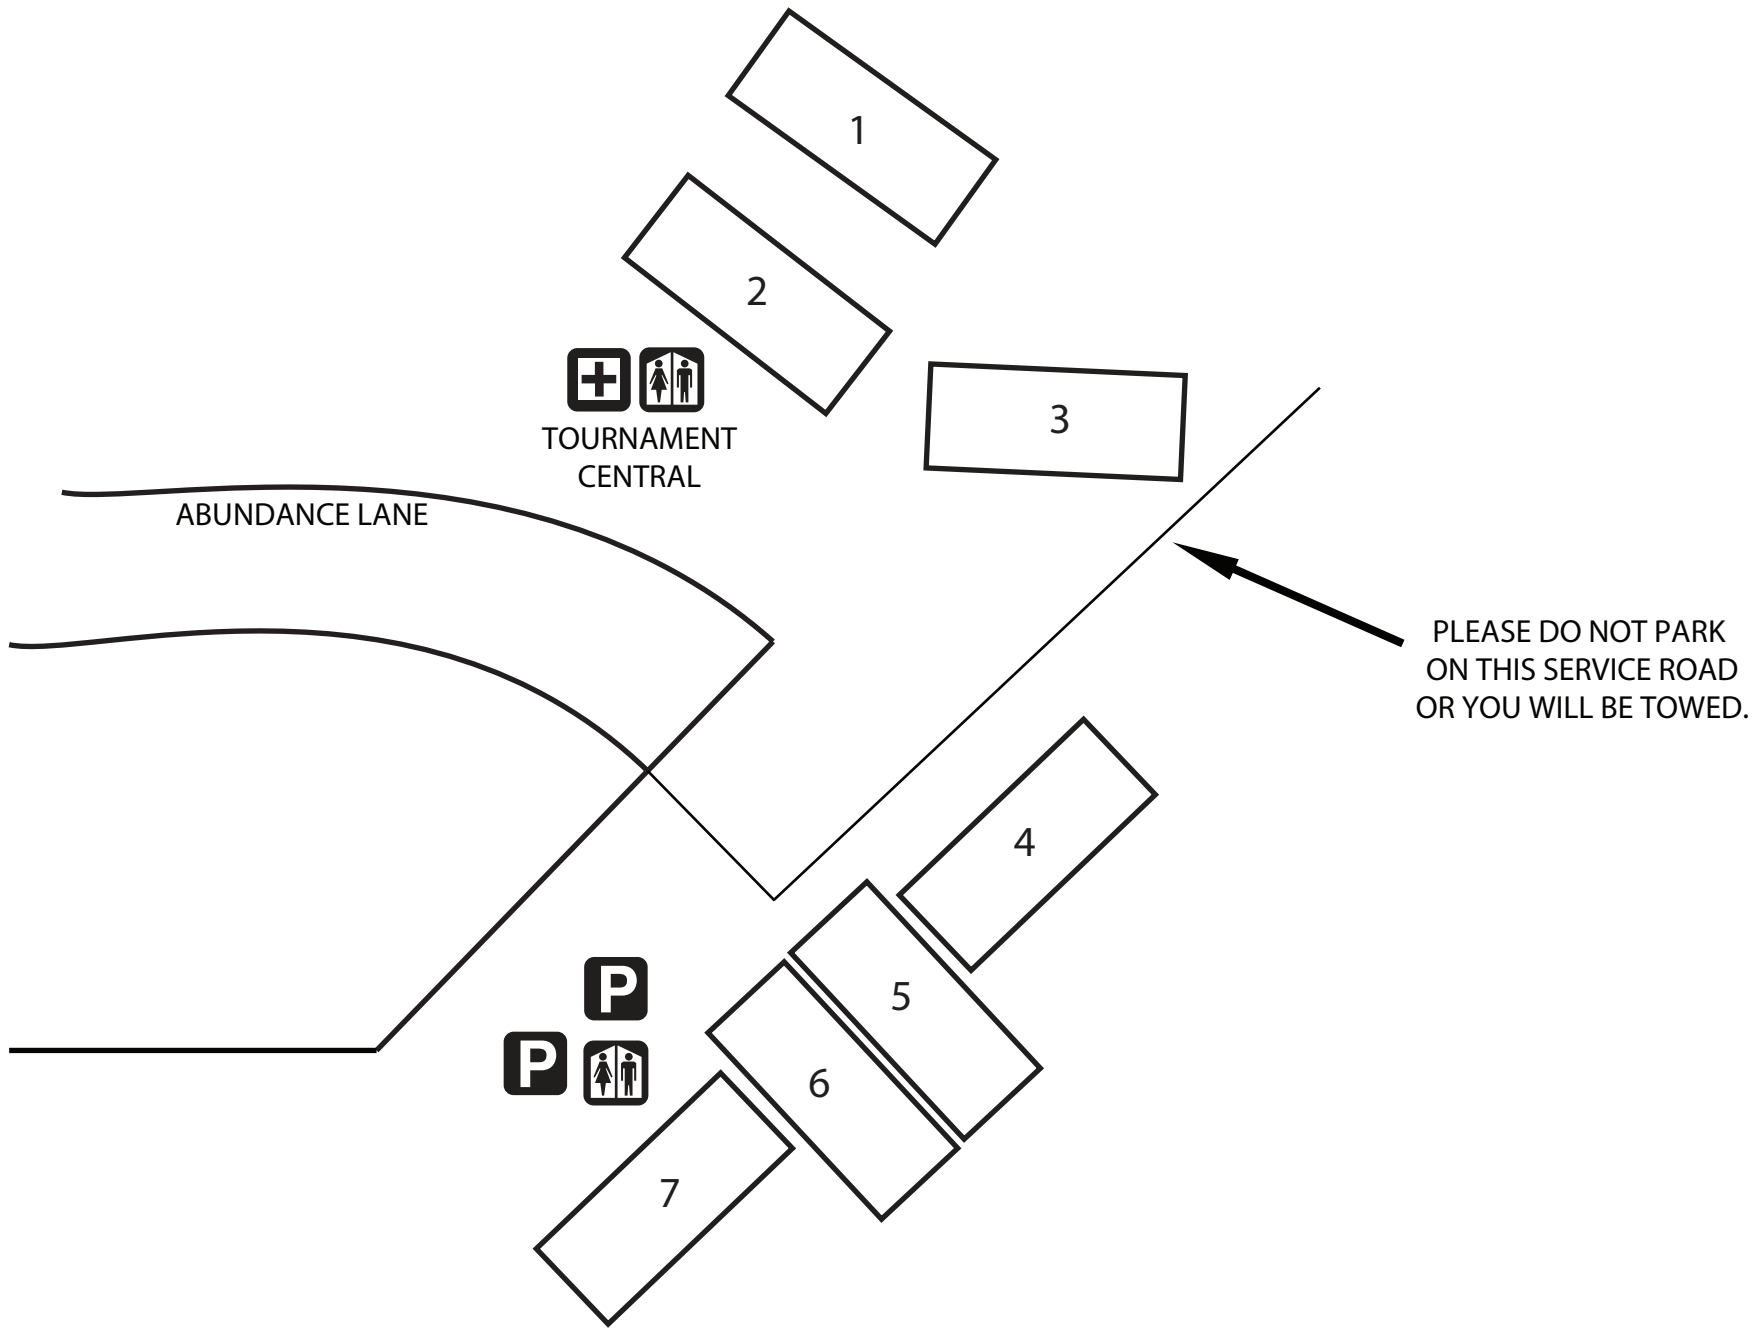

WOMEN'S COLLEGE CENTEX 2016 FIELD MAP- WATERLEAF

WATERLEAF PARK
ABUNDANCE LANE
KYLE, TX 78640