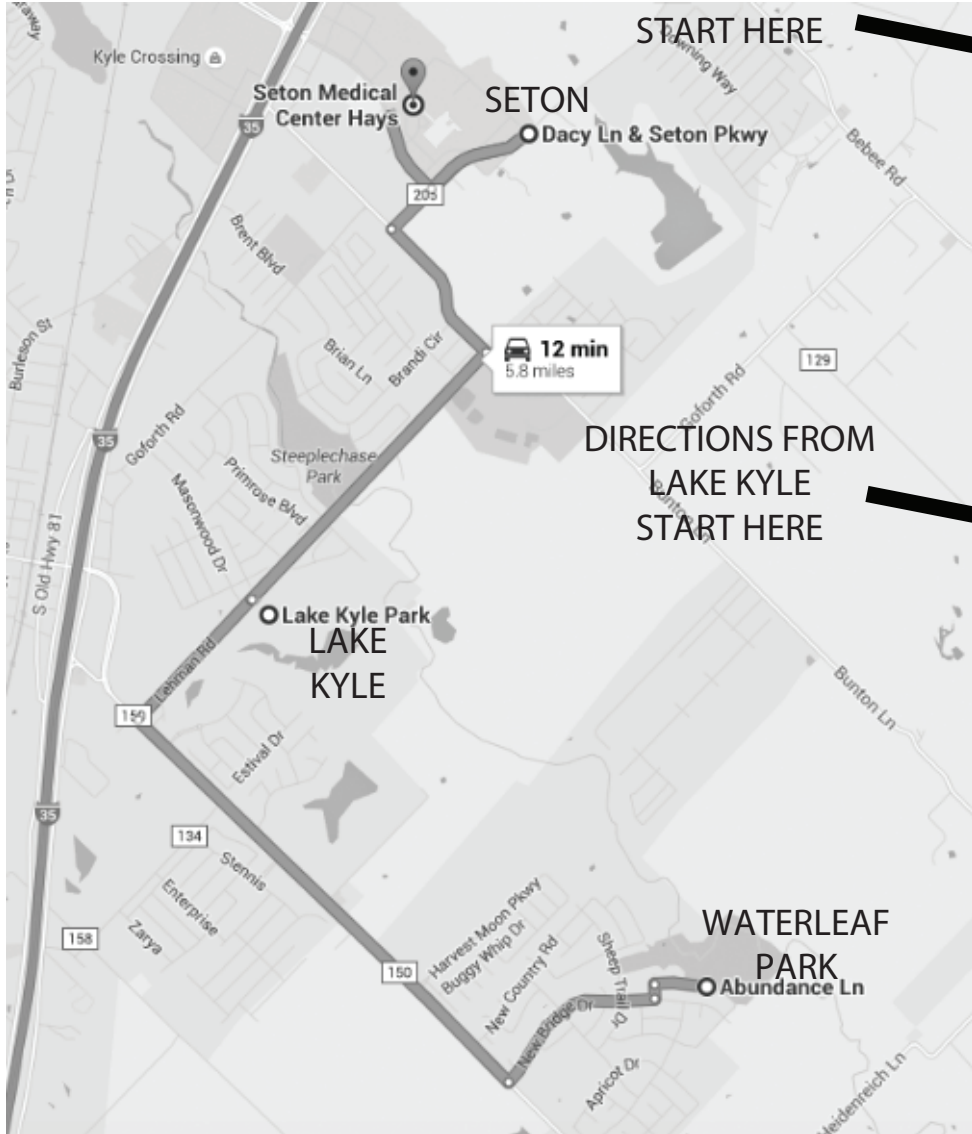

In the event of inclement weather, the BBQ and Dance-Off will happen at Lake Kyle. BBQ service will take place from 6:30-8:00 PM, and the Dance-Off will take place at 7:00 PM. The field sites are all within 10 minutes of each other, so we encourage you to stick around for the festivities. If the "regular" schedule is in place, these festivities will happen at Northeast Metropolitan Park at their normally scheduled times.

DIRECTIONS FROM WATERLEAF PARK

START HERE

1. Head west on Abundance Ln toward Splender Cove (0.2 mi)
2. Turn left onto Japonica Ct (266 ft)
3. Turn right onto New Bridge Dr (0.6 mi)
4. Turn right onto Ranch to Market Rd 150 (1.7 mi)
3. Turn right onto Lehman Rd (1.6 mi)
4. Turn left onto Goforth Rd (0.5 mi)
5. Drive to Kyle Pkwy (0.5 mi)
6. Turn right onto Dacy Ln (0.2 mi)
7. Turn left onto Kyle Pkwy. Destination will be on the right (0.3 mi)

DIRECTIONS FROM LAKE KYLE

START HERE

Hospital is across the street from the Seton field site (across Seton Pkwy).

Athletic trainers are available to assess injuries at Tournament Central. Ice is also available for injuries.