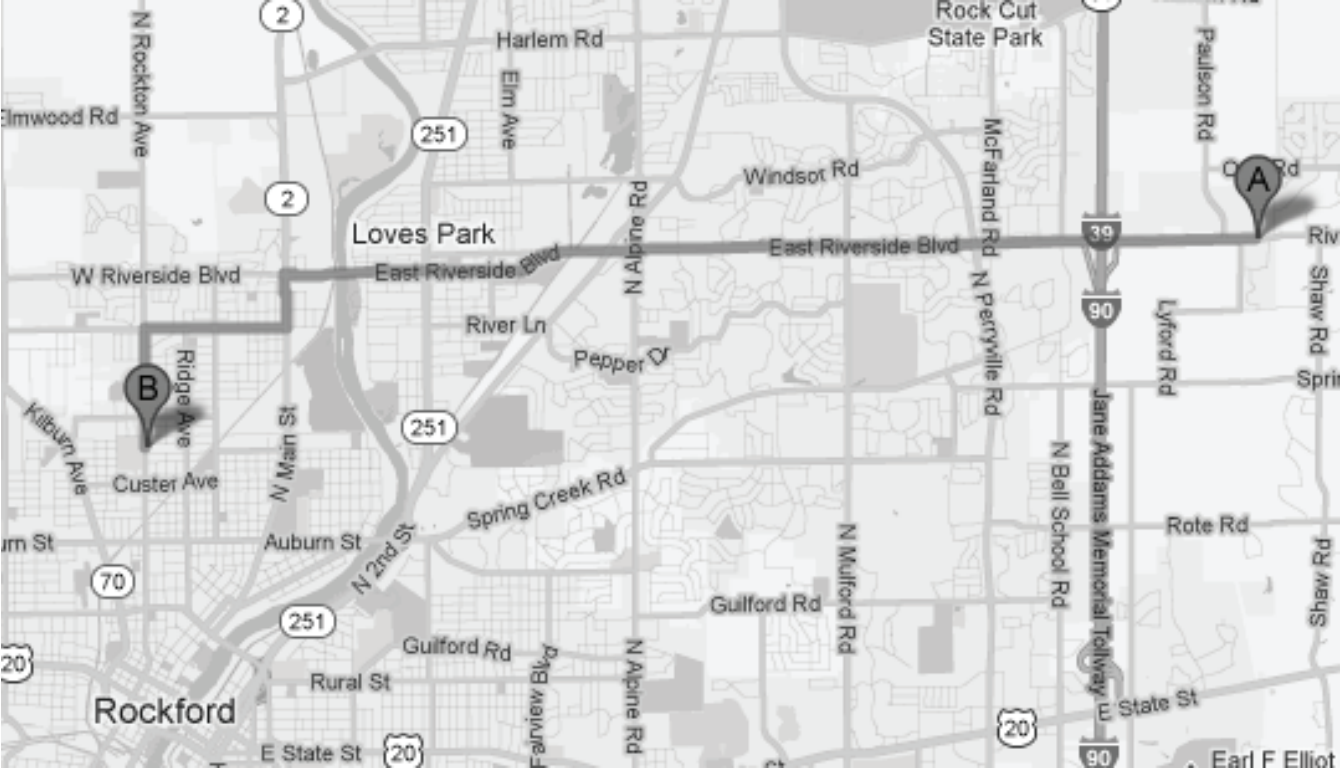

HEAVYWEIGHTS 2016 MAP

HOSPITAL
Rockford Memorial Hospital
2400 North Rockton Avenue
Rockford, IL 61103
(815) 971-6310

IN CASE OF EMERGENCY, DIAL 911.

DIRECTIONS FROM FIELDS:

1. Head west on E Riverside Blvd toward Paulson Rd (5.0 mi)
2. Slight left to stay on E Riverside Blvd (1.9 mi)
3. Turn left onto N Main St (0.4 mi)
4. Turn right onto Halsted Rd (1.0 mi)
5. Turn left onto N Rockton Ave.
  Destination will be on the right. (0.8 mi)

Emergency Contact
Michelle Ng | (415) 215-0903