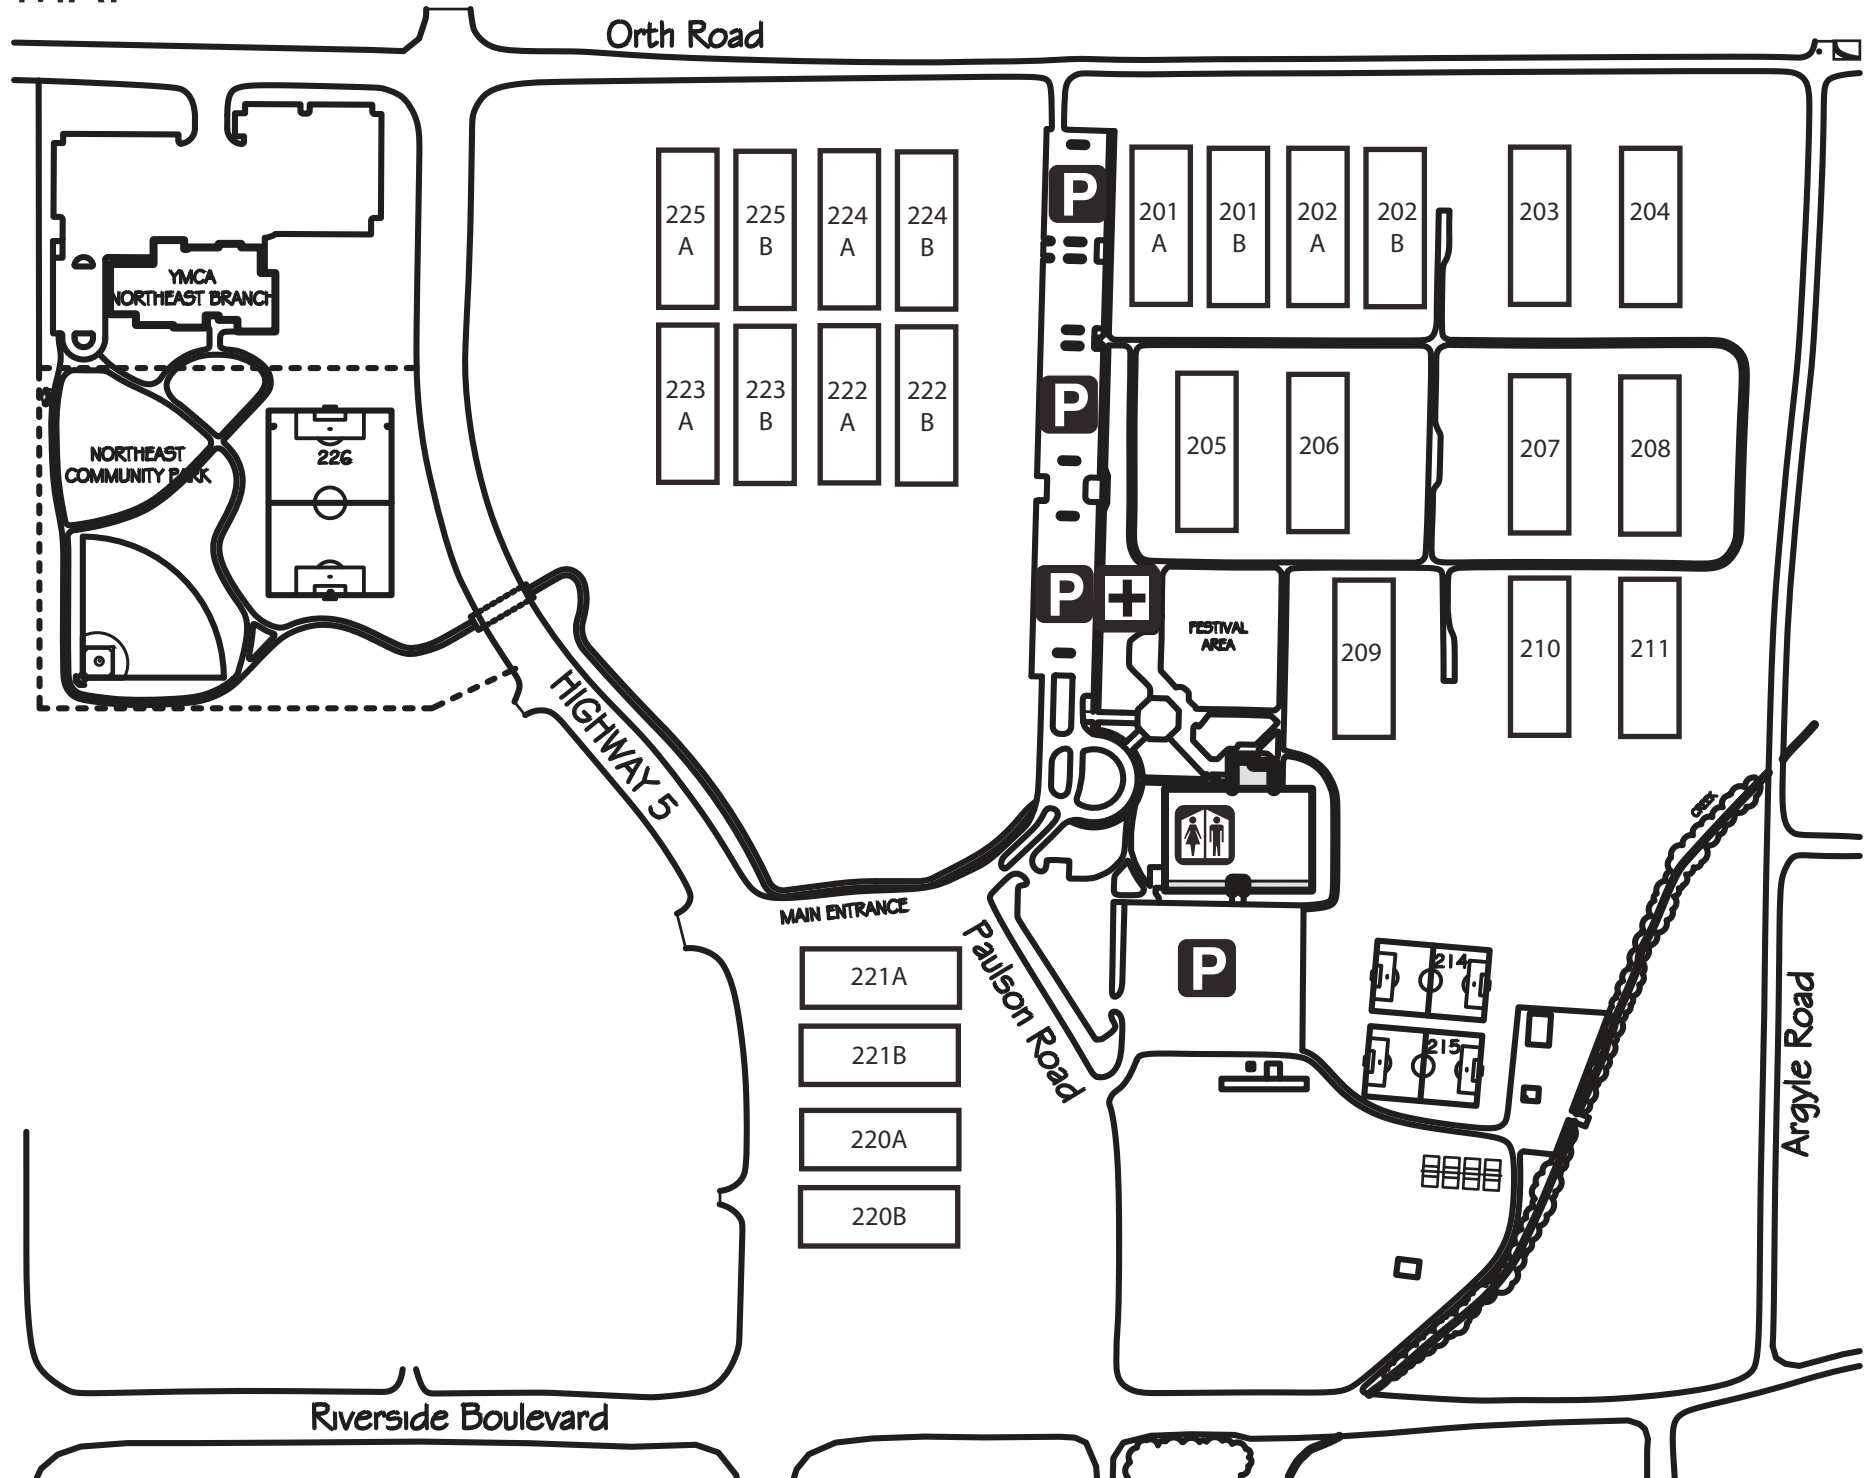

HEAVYWEIGHTS 2016 FIELD MAP