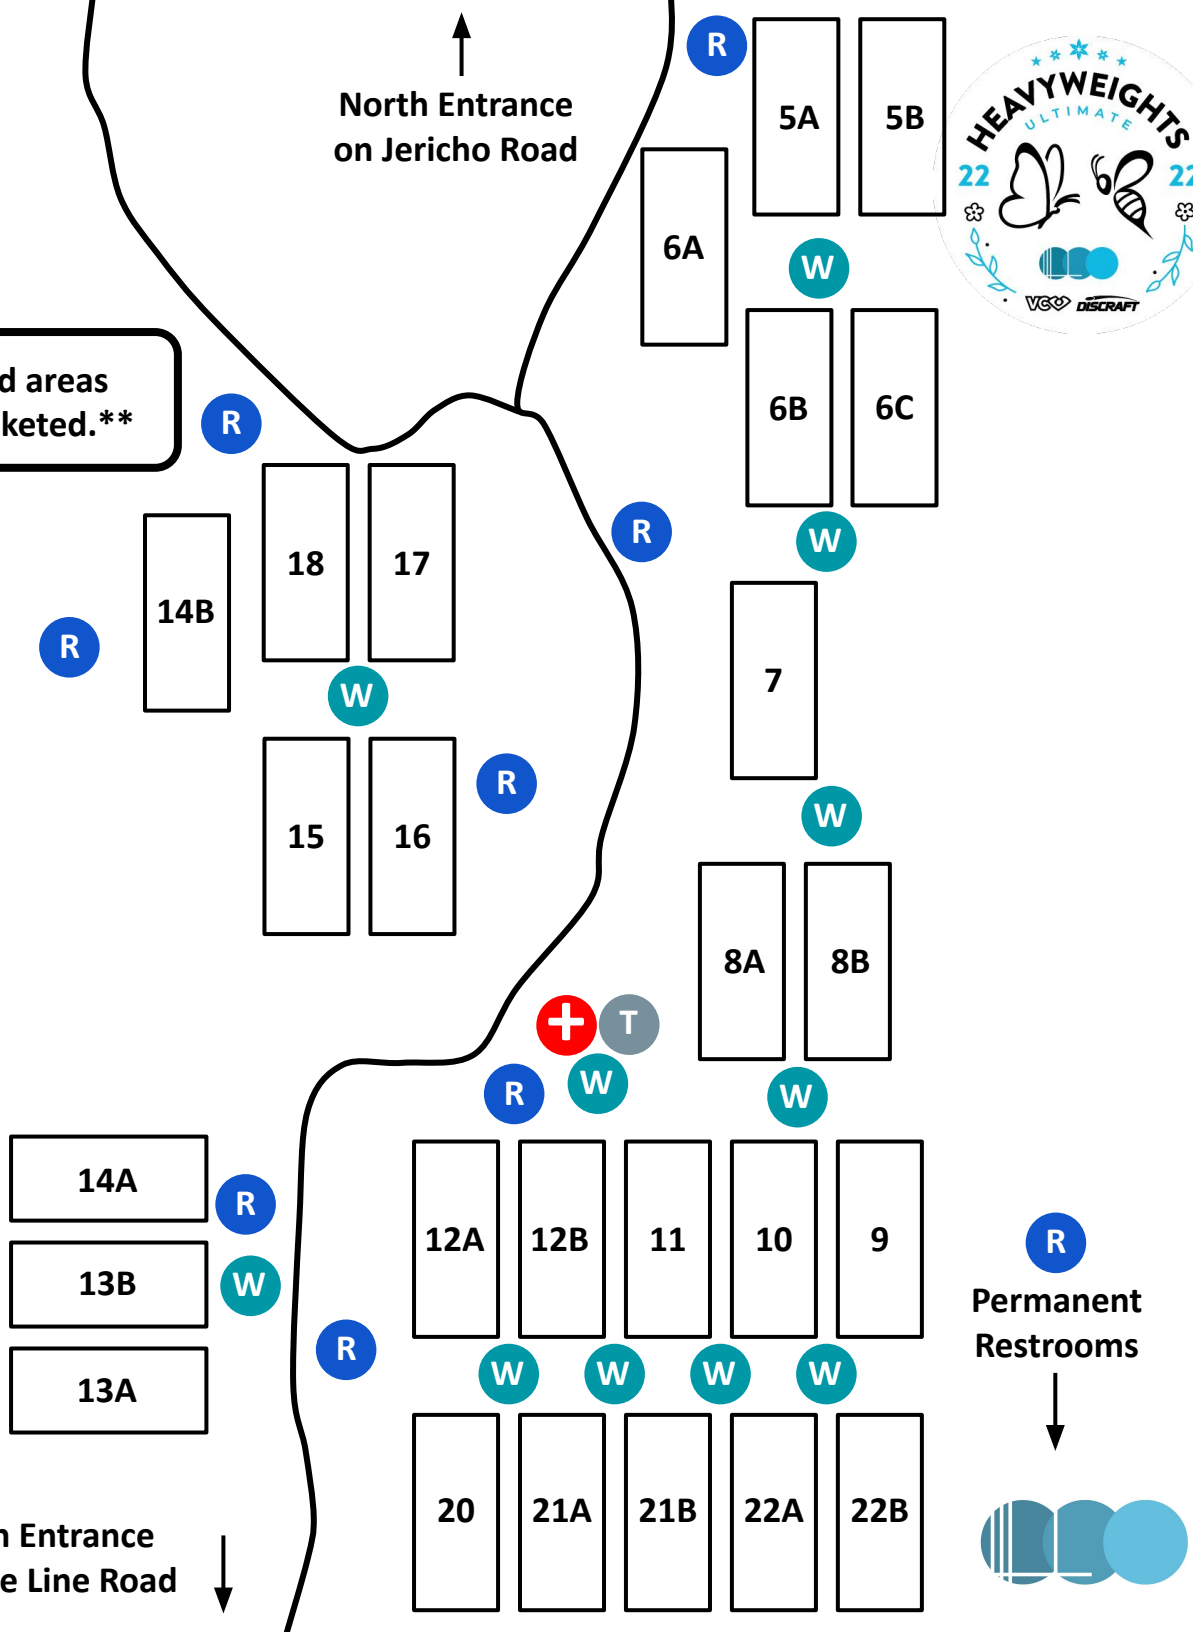

Source: [2022 COMPETITION GUIDELINES | USA Ultimate](#)

Captains' Packet

Competition Schedule

Field Map

Stuart Sports Complex

South Entrance:

Route 30 and Griffin Drive
Montgomery, IL 60538

North Entrance:

39W585 Jericho Road
Aurora, IL 60506

Heavyweights will be on the
Soccer Fields between the
North Baseball Diamond (A-D) and
South Baseball Diamond (E-H).

****Park in designated areas
only or you will be ticketed.****

North Entrance
on Jericho Road

South Entrance
on Base Line Road

W Water Station

T Tournament Central

+ Athletic Trainer

R Restroom

Women's Division Pool Play

Pool A Schedule & Scores				
Date	Time	Field	Team 1	Team 2
Sat 7/9	8:30 AM	15	<u>Stellar (1)</u>	<u>Banshee (13)</u>
Sat 7/9	8:30 AM	16	<u>Hayride (7)</u>	<u>Lady Forward (10)</u>
Sat 7/9	10:15 AM	15	<u>Stellar (1)</u>	<u>Hayride (7)</u>
Sat 7/9	10:15 AM	16	<u>Dish (4)</u>	<u>Lady Forward (10)</u>
Sat 7/9	12:00 PM	15	<u>Lady Forward (10)</u>	<u>Banshee (13)</u>
Sat 7/9	12:00 PM	16	<u>Dish (4)</u>	<u>Hayride (7)</u>
Sat 7/9	1:45 PM	15	<u>Stellar (1)</u>	<u>Lady Forward (10)</u>
Sat 7/9	1:45 PM	16	<u>Dish (4)</u>	<u>Banshee (13)</u>
Sat 7/9	3:30 PM	15	<u>Stellar (1)</u>	<u>Dish (4)</u>
Sat 7/9	3:30 PM	16	<u>Hayride (7)</u>	<u>Banshee (13)</u>